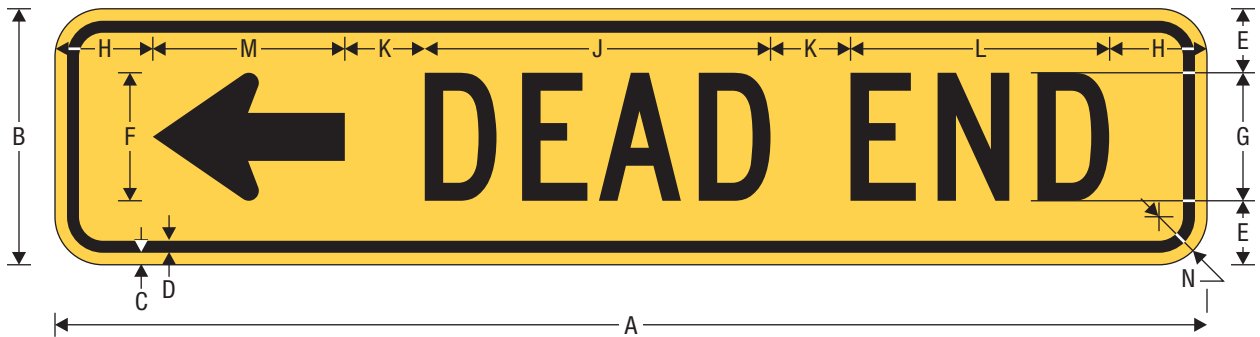

W14-1aR
 DEAD END (DIRECTIONAL)

W14-1aL
 DEAD END (DIRECTIONAL)

A	B	C	D	E	F	G	H	J	K	L	M	N
24	6	0.375	0.375	1.5	3	3 B	2.033	6.573	2	4.862	4.5	1.5
36	8	0.375	0.375	2	4	4 C	3.057	10.804	2.5	8.083	6	1.5

COLORS: LEGEND, BORDER — BLACK
 BACKGROUND — YELLOW (RETROREFLECTIVE)