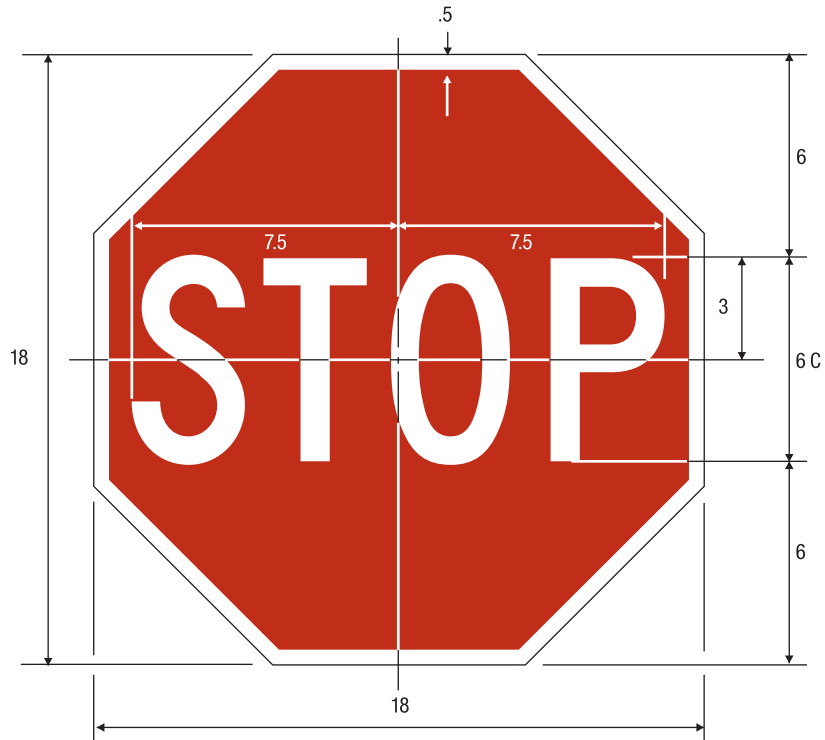

W20-8
 STOP - SLOW PADDLE

COLORS: LEGEND — BLACK
 BACKGROUND — ORANGE (RETROREFLECTIVE)
 AREA OUTSIDE DIAMOND — BLACK

COLORS: LEGEND, BORDER — WHITE (RETROREFLECTIVE)
 BACKGROUND — RED (RETROREFLECTIVE)