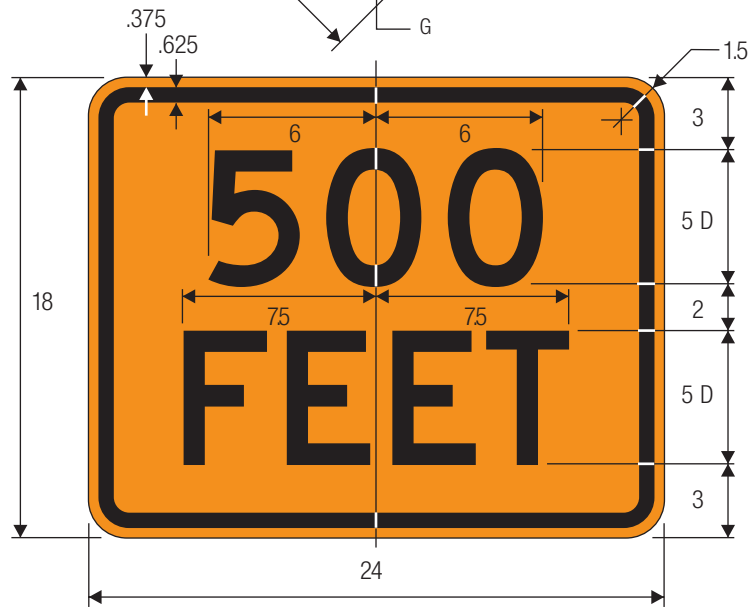

W20-7
FLAGGER

*See page 6-35 for symbol design.

W16-2P
DISTANCE PLAQUE (2 LINE)

| A | B | C | D | E | F | G |
|----|------|------|------|-------|--------|-------|
| 30 | .5 | .75 | 2.25 | 11.25 | 12.125 | 1.875 |
| 36 | .625 | .875 | 2.75 | 13.5 | 14.625 | 2.25 |
| 48 | .75 | 1.25 | 3.75 | 18 | 19.5 | 3 |

COLORS: LEGEND, BORDER — BLACK
BACKGROUND — ORANGE (RETROREFLECTIVE)