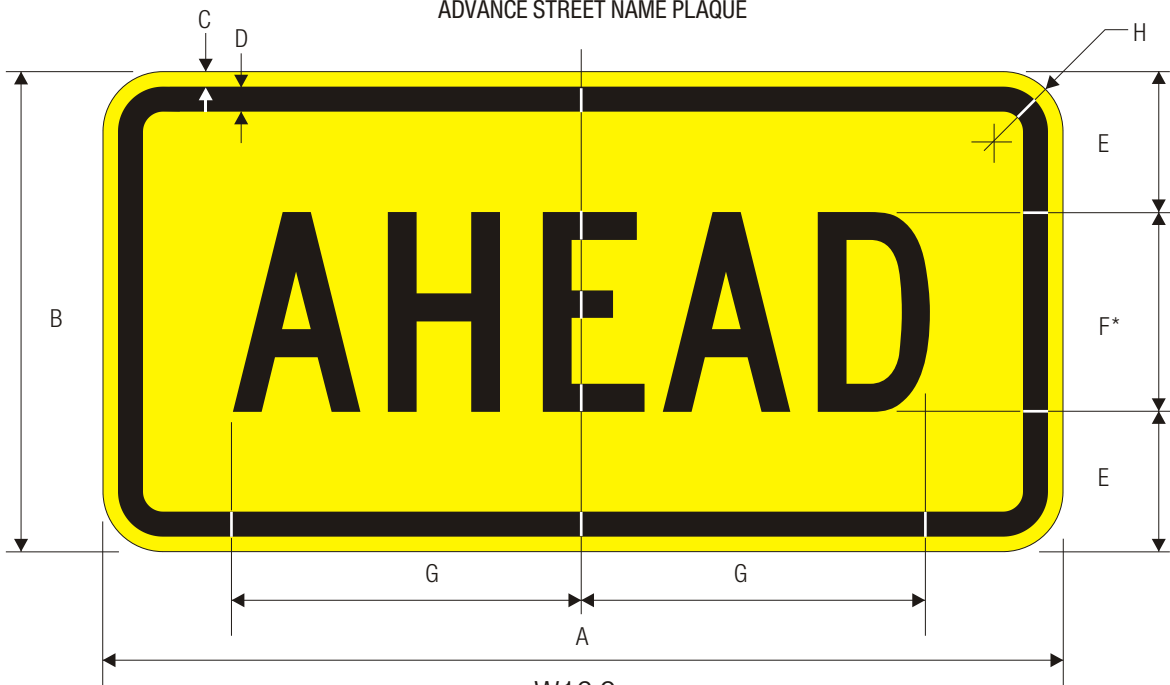

W16-8

ADVANCE STREET NAME PLAQUE

\*Series 2000 Standard Alphabets.

W16-9p

AHEAD PLAQUE

	A	B	C	D	E	F	G	H
<b>C</b>	24	12	.375	.625	3.5	5 C	8.714	1.5
	30	18	.5	.75	5.5	7 C	12.201	1.875
	36	24	.625	.875	8	8 C	13.944	2.25
	48	36	.75	1.25	13	10 C	17.428	3

COLORS: LEGEND — BLACK  
 BACKGROUND— YELLOW (RETROREFLECTIVE)