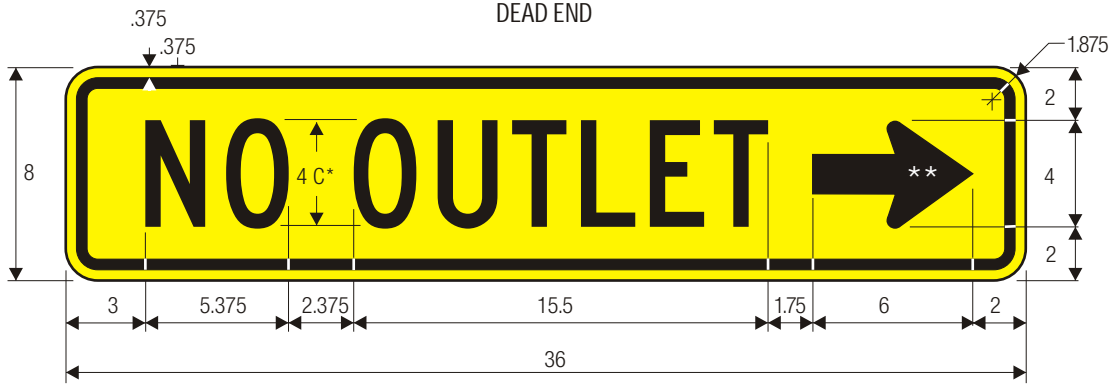

W14-1aR
DEAD END

W14-1aL
DEAD END

W14-2aR
NO OUTLET

W14-2aL
NO OUTLET

*Series 2000 Standard Alphabets.
**See page 6-2 for symbol design.

COLORS: LEGEND — BLACK
BACKGROUND — YELLOW (RETROREFLECTIVE)