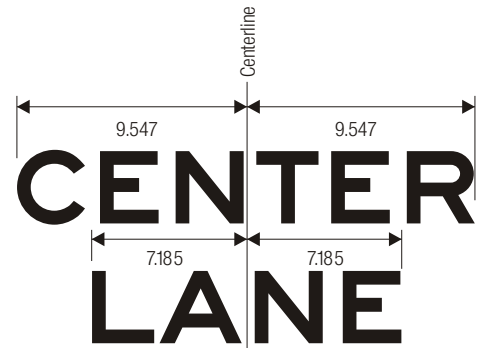

**R15-4a**  
 LIGHT RAIL ONLY  
 RIGHT LANE

**R15-4b**  
 LIGHT RAIL ONLY  
 LEFT LANE

**R15-4c**  
 LIGHT RAIL ONLY  
 CENTER LANE

\*Series 2000 Standard Alphabets.  
 \*\*Reduce spacing to fit.  
 \*\*\*See page 6-17 for symbol design.

TOP: LEGEND — WHITE (RETROREFLECTIVE)  
 BACKGROUND — BLACK

BOTTOM: SYMBOL — BLACK  
 LEGEND — BLACK  
 BACKGROUND — WHITE (RETROREFLECTIVE)