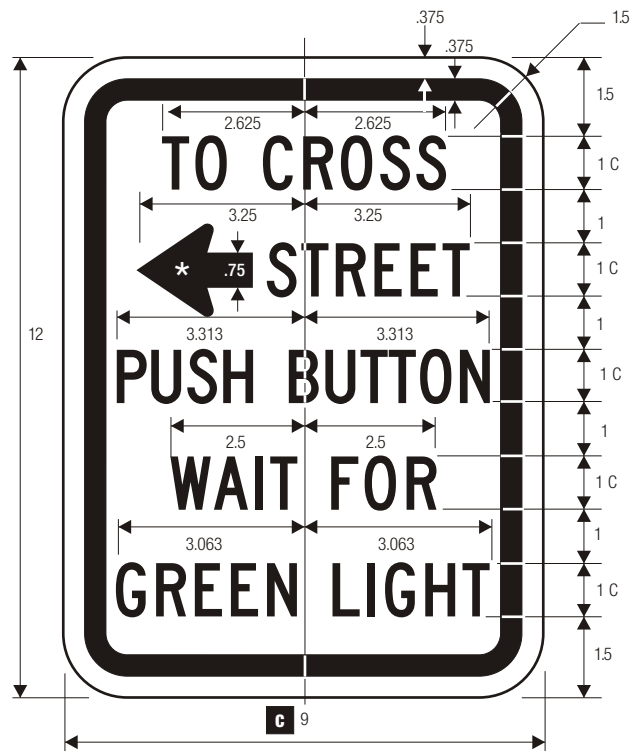

R10-3
PEDESTRIAN TRAFFIC SIGNAL

R10-3a
PEDESTRIAN TRAFFIC SIGNAL

R10-4
PEDESTRIAN TRAFFIC SIGNAL

R10-4a
PEDESTRIAN TRAFFIC SIGNAL

COLORS: LEGEND & SYMBOL – BLACK
BACKGROUND – WHITE (RETROREFLECTIVE)

*See page 6-2 for arrow design