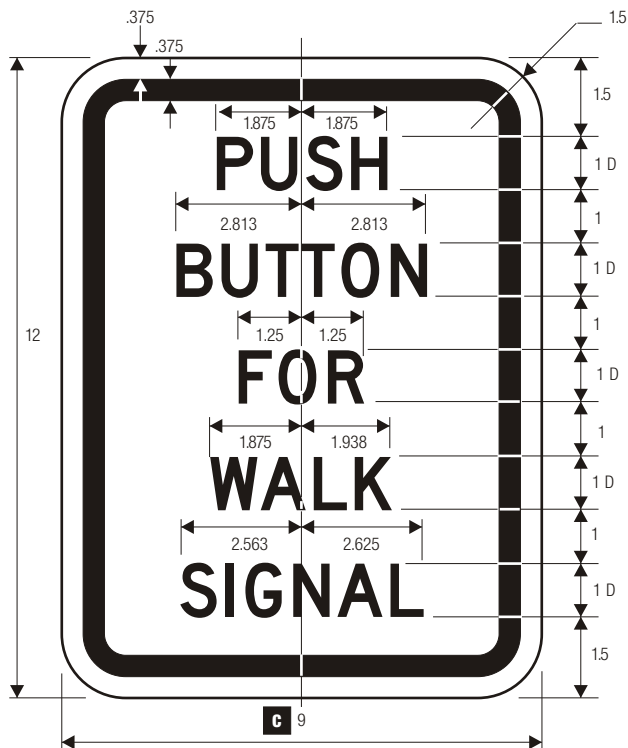

R10-3
PEDESTRIAN TRAFFIC SIGNAL

R10-3a
PEDESTRIAN TRAFFIC SIGNAL

R10-4
PEDESTRIAN TRAFFIC SIGNAL

R10-4a
PEDESTRIAN TRAFFIC SIGNAL

COLORS: LEGEND & SYMBOL – BLACK
BACKGROUND – WHITE (RETROREFLECTIVE)

*See page 6-2 for arrow design