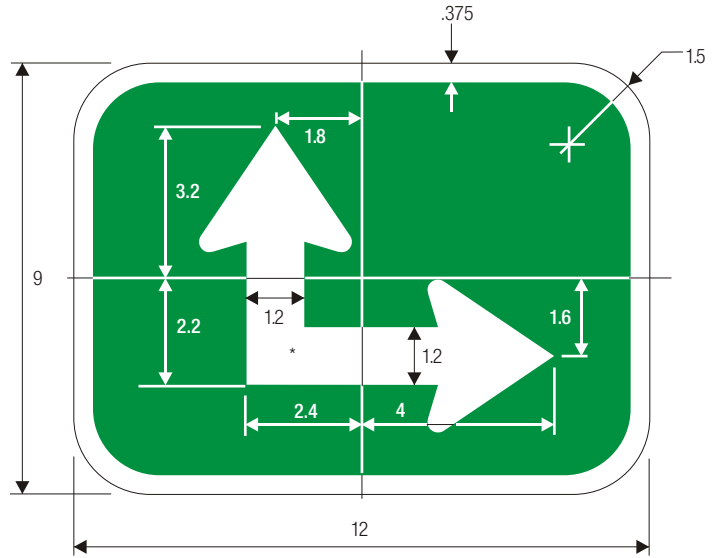

DIRECTIONAL ARROW AUXILIARY  
BICYCLE FACILITIES

M7-5

M7-6

M7-7

\*See page 6-2 for arrow design.

COLORS: SYMBOL —WHITE (RETROREFLECTIVE)  
BACKGROUND —GREEN (RETROREFLECTIVE)