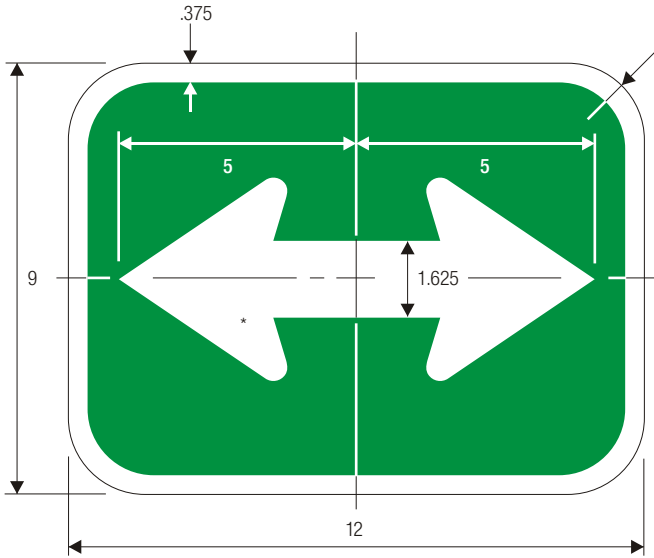

DIRECTIONAL ARROW AUXILIARY  
BICYCLE FACILITIES

M7-5

M7-6

M7-7

\*See page 6-2 for arrow design.

COLORS: SYMBOL —WHITE (RETROREFLECTIVE)  
BACKGROUND —GREEN (RETROREFLECTIVE)