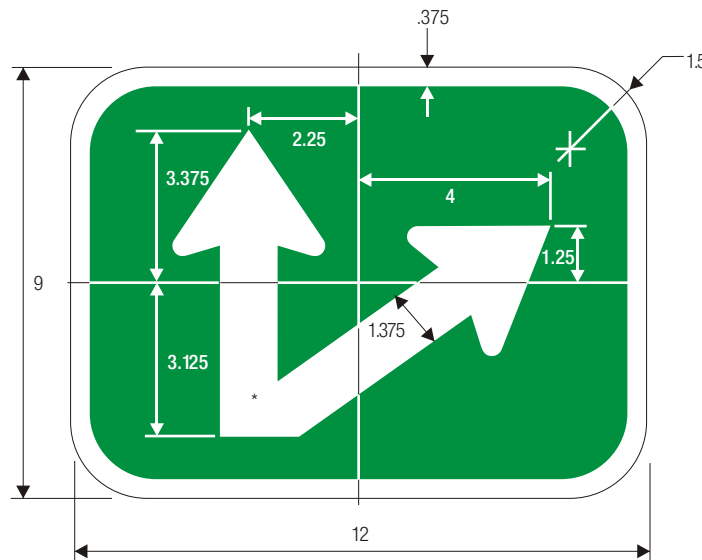

DIRECTIONAL ARROW AUXILIARY  
BICYCLE FACILITIES

M7-5

M7-6

M7-7

\*See page 6-2 for arrow design.

COLORS: SYMBOL —WHITE (RETROREFLECTIVE)  
BACKGROUND —GREEN (RETROREFLECTIVE)