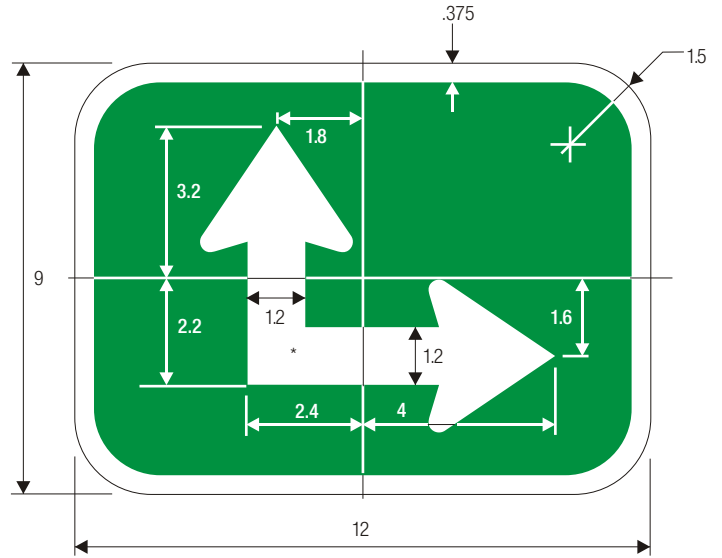

DIRECTIONAL ARROW AUXILIARY
BICYCLE FACILITIES

M7-5

M7-6

M7-7

*See page 6-2 for arrow design.

COLORS: SYMBOL —WHITE (RETROREFLECTIVE)
BACKGROUND —GREEN (RETROREFLECTIVE)