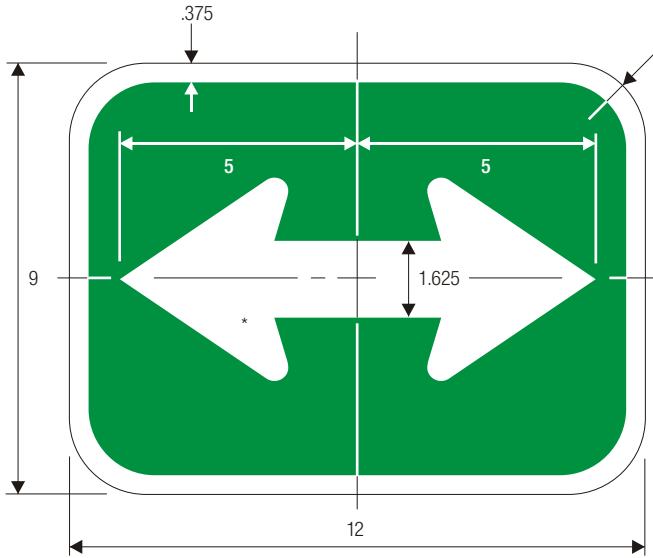

DIRECTIONAL ARROW AUXILIARY
BICYCLE FACILITIES

M7-5

M7-6

M7-7

*See page 6-2 for arrow design.

COLORS: SYMBOL —WHITE (RETROREFLECTIVE)
BACKGROUND —GREEN (RETROREFLECTIVE)