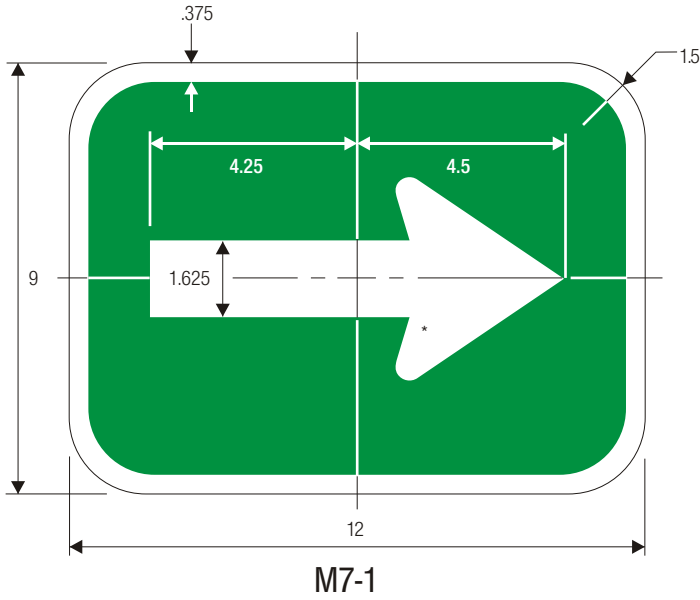

DIRECTIONAL ARROW AUXILIARY  
BICYCLE FACILITIES

\*See page 6-2 for arrow design.

COLORS: SYMBOL —WHITE (RETROREFLECTIVE)  
BACKGROUND —GREEN (RETROREFLECTIVE)