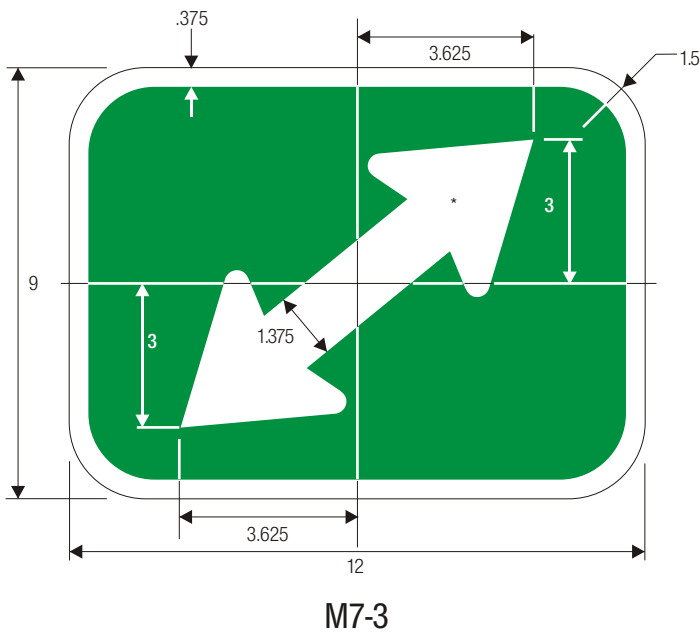

DIRECTIONAL ARROW AUXILIARY  
BICYCLE FACILITIES

\*See page 6-2 for arrow design.

COLORS: SYMBOL —WHITE (RETROREFLECTIVE)  
BACKGROUND —GREEN (RETROREFLECTIVE)