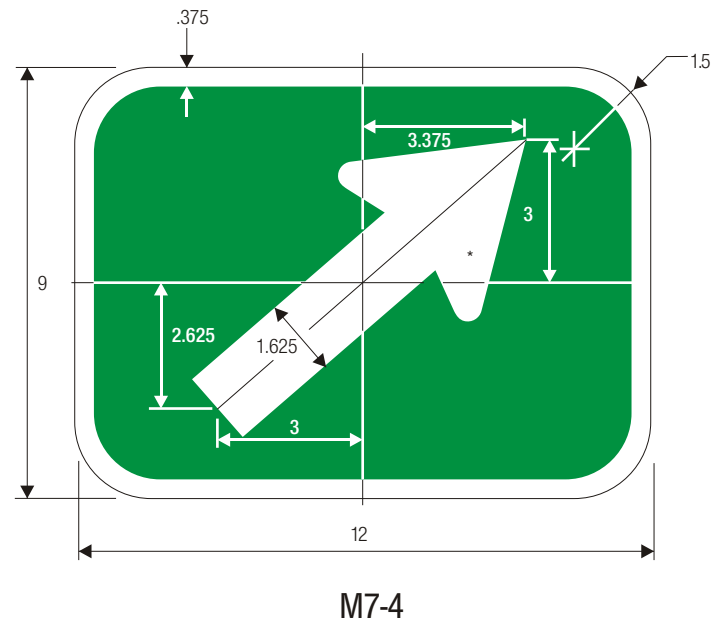

DIRECTIONAL ARROW AUXILIARY  
BICYCLE FACILITIES

\*See page 6-2 for arrow design.

COLORS: SYMBOL —WHITE (RETROREFLECTIVE)  
BACKGROUND —GREEN (RETROREFLECTIVE)