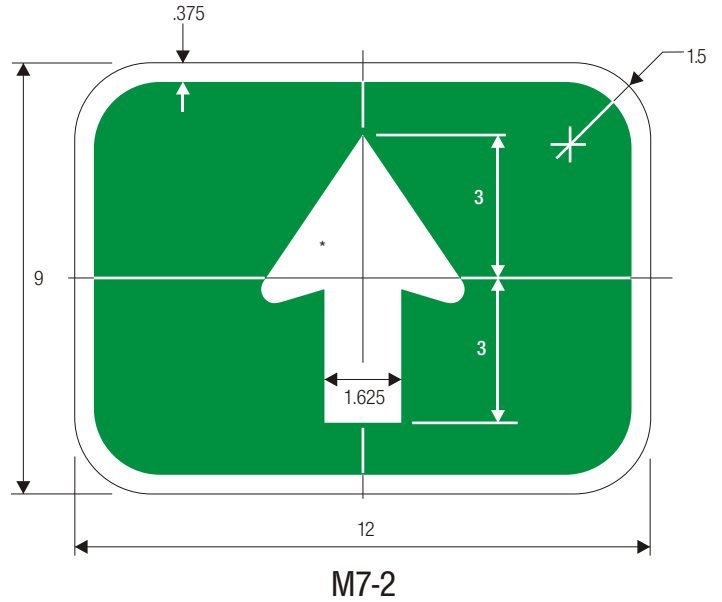

DIRECTIONAL ARROW AUXILIARY  
BICYCLE FACILITIES

\*See page 6-2 for arrow design.

COLORS: SYMBOL —WHITE (RETROREFLECTIVE)  
BACKGROUND —GREEN (RETROREFLECTIVE)