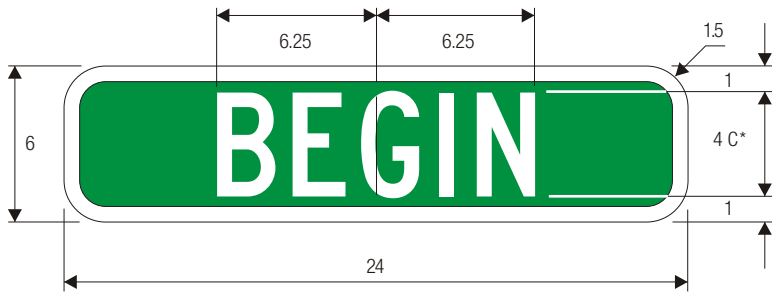

BICYCLE FACILITIES

M4-11
BEGIN AUXILIARY

M4-11

M4-12
END AUXILIARY

M4-12

M4-13
TO AUXILIARY

M4-13

*Increase spacing 100%

COLORS: LEGEND —WHITE (RETROREFLECTIVE)
BACKGROUND —GREEN (RETROREFLECTIVE)