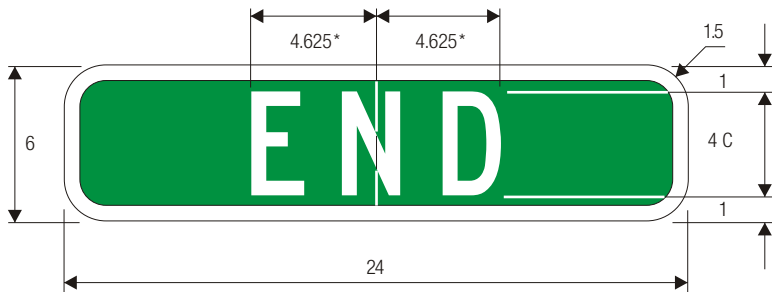

BICYCLE FACILITIES

M4-11
BEGIN AUXILIARY

M4-11

M4-12
END AUXILIARY

M4-12

M4-13
TO AUXILIARY

M4-13

*Increase spacing 100%

COLORS: LEGEND —WHITE (RETROREFLECTIVE)
BACKGROUND —GREEN (RETROREFLECTIVE)