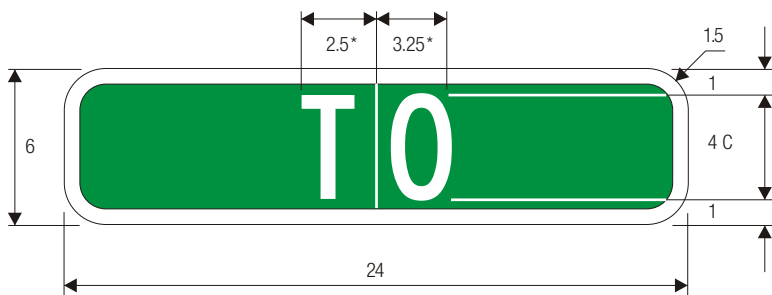

BICYCLE FACILITIES

M4-11
BEGIN AUXILIARY

M4-11

M4-12
END AUXILIARY

M4-12

M4-13
TO AUXILIARY

M4-13

*Increase spacing 100%

COLORS: LEGEND —WHITE (RETROREFLECTIVE)
BACKGROUND —GREEN (RETROREFLECTIVE)