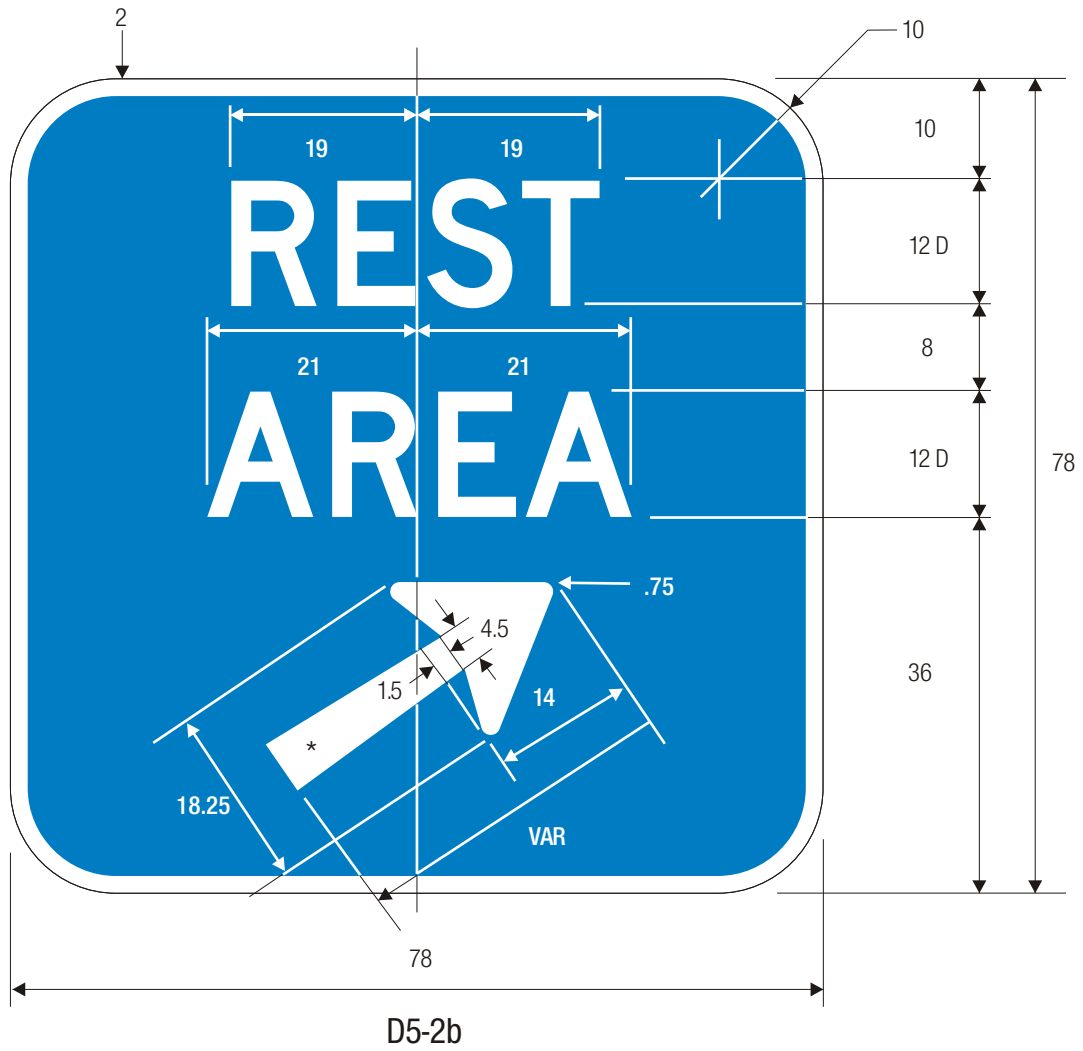

REST AREA GORE SIGN

*Optically center arrow
(see page 6-3 for arrow design details)

COLORS: LEGEND — WHITE (RETROREFLECTIVE)
BACKGROUND— BLUE (RETROREFLECTIVE)