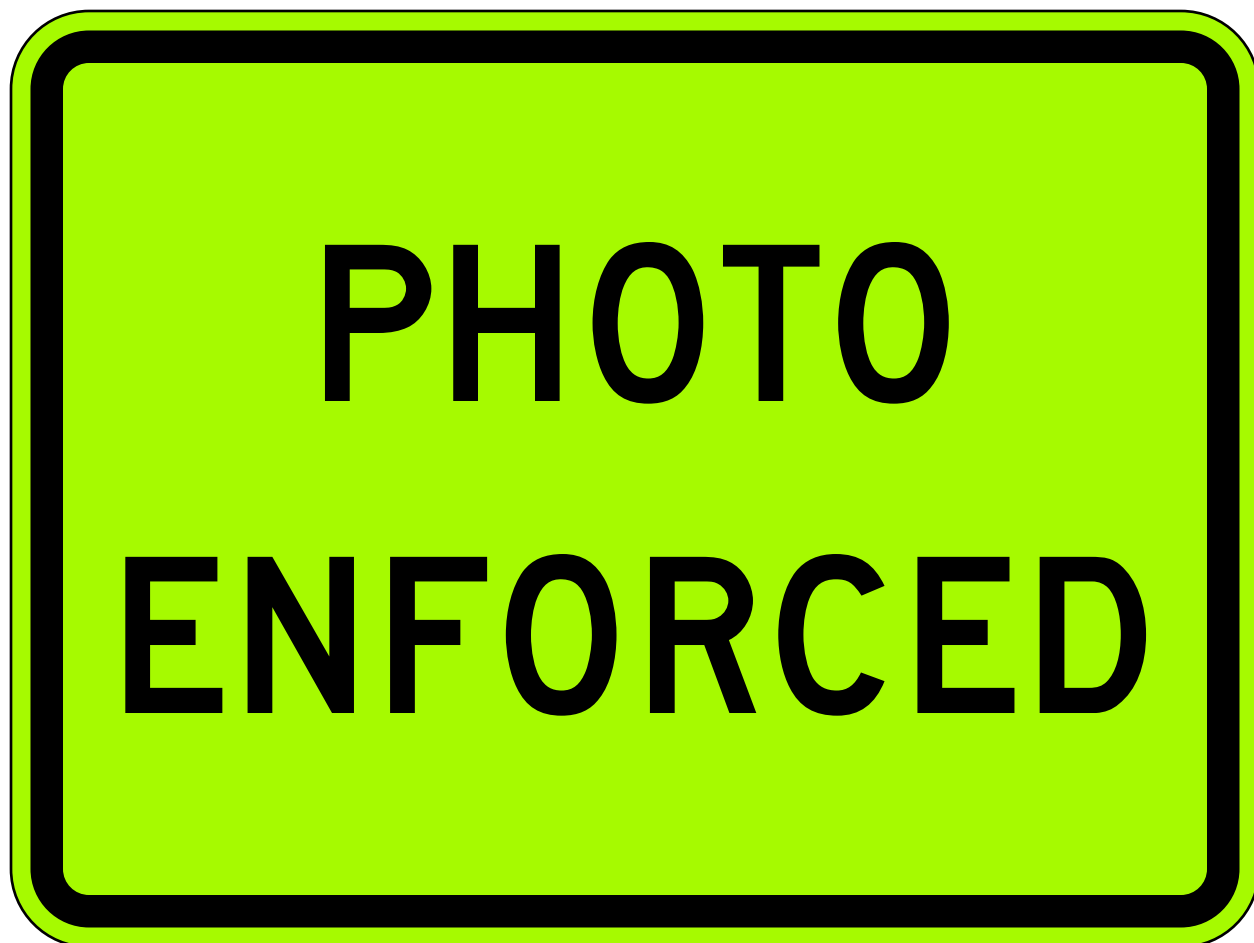

W16-10aP

Photo Enforced (word message) (plaque)

Sign image from the Manual of Traffic Signs <<http://www.trafficsign.us/>>
This sign image copyright Richard C. Moeur. All rights reserved.

W16-10aP

Photo Enforced (word message) (plaque)

Sign image from the Manual of Traffic Signs <<http://www.trafficsign.us/>>
This sign image copyright Richard C. Moeur. All rights reserved.

W16-10aP

Photo Enforced (word message) (plaque)

Sign image from the Manual of Traffic Signs <<http://www.trafficsign.us/>>
This sign image copyright Richard C. Moeur. All rights reserved.