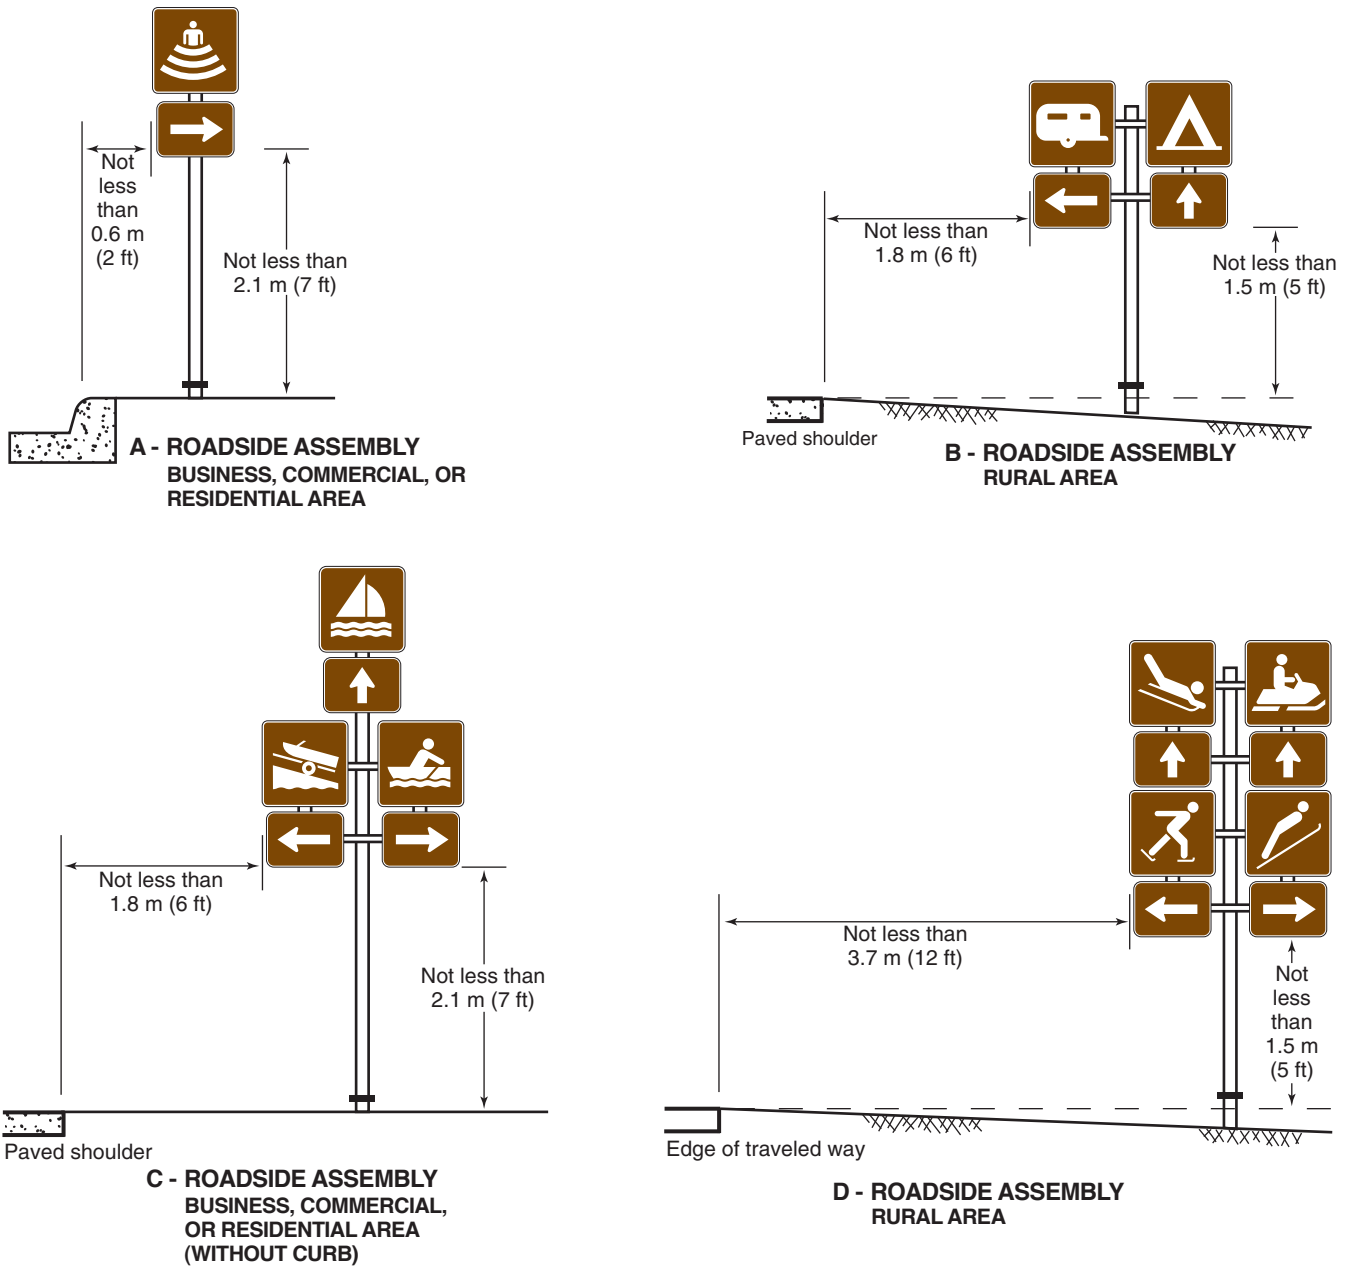

**Figure 2J-1. Typical Use of Educational Plaques, Prohibitory Slashes, and Arrows**

a) Directional sign with arrow

b) Directional signs with arrow

c) Directional signs with arrows

d) Directional sign with secondary symbol

**NO CAMPFIRES**

**NO SMOKING**

e) Management symbols with prohibitive slashes and educational plaques

**VISITOR  
INFO**

f) Directional sign with educational plaque and arrow

**Figure 2J-3. Arrangement, Height, and Lateral Position of Signs Located Within Recreational and Cultural Interest Areas**

Note: See Section 2A.19 for reduced lateral offset distances that may be used in areas where lateral offsets are limited, and in urban areas where sidewalk width is limited or where existing poles are close to the curb.

RS-006  
Lookout Tower

RS-007  
Lighthouse

RS-008  
Falling Rocks

RS-009  
Dam

RS-011  
Deer Viewing Area

RS-012  
Bear Viewing Area

RS-016  
Pedestrian Crossing

RS-017  
Pets on Leash