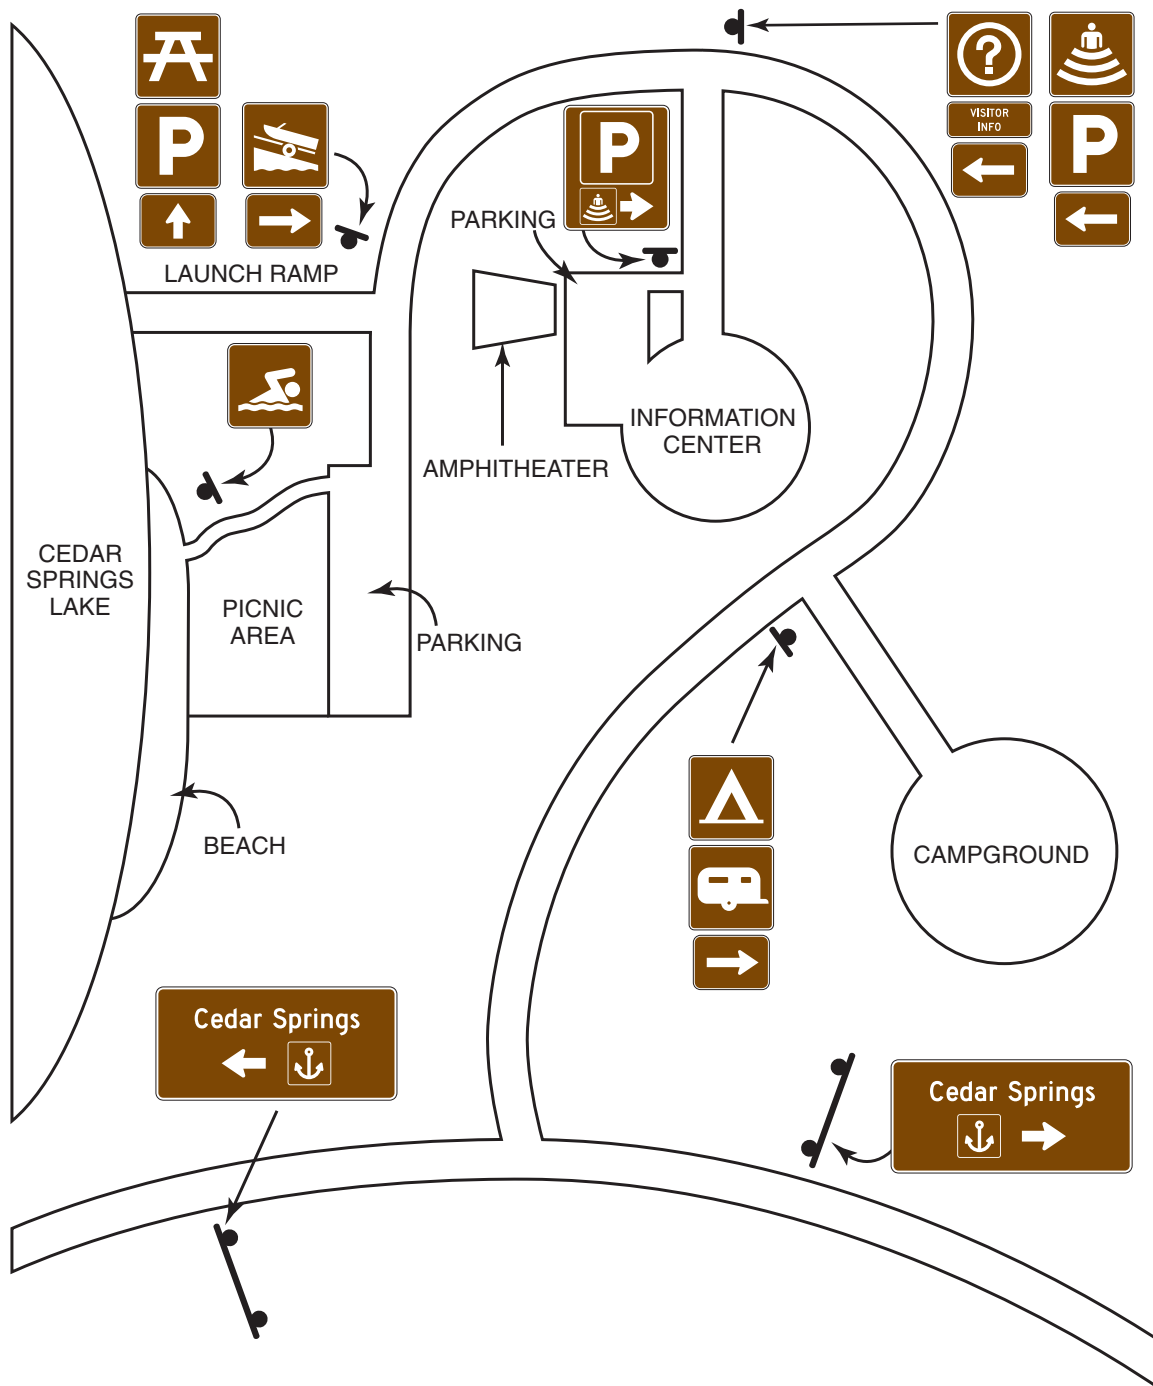

Figure 2J-4. Examples of Symbol Signing Layout