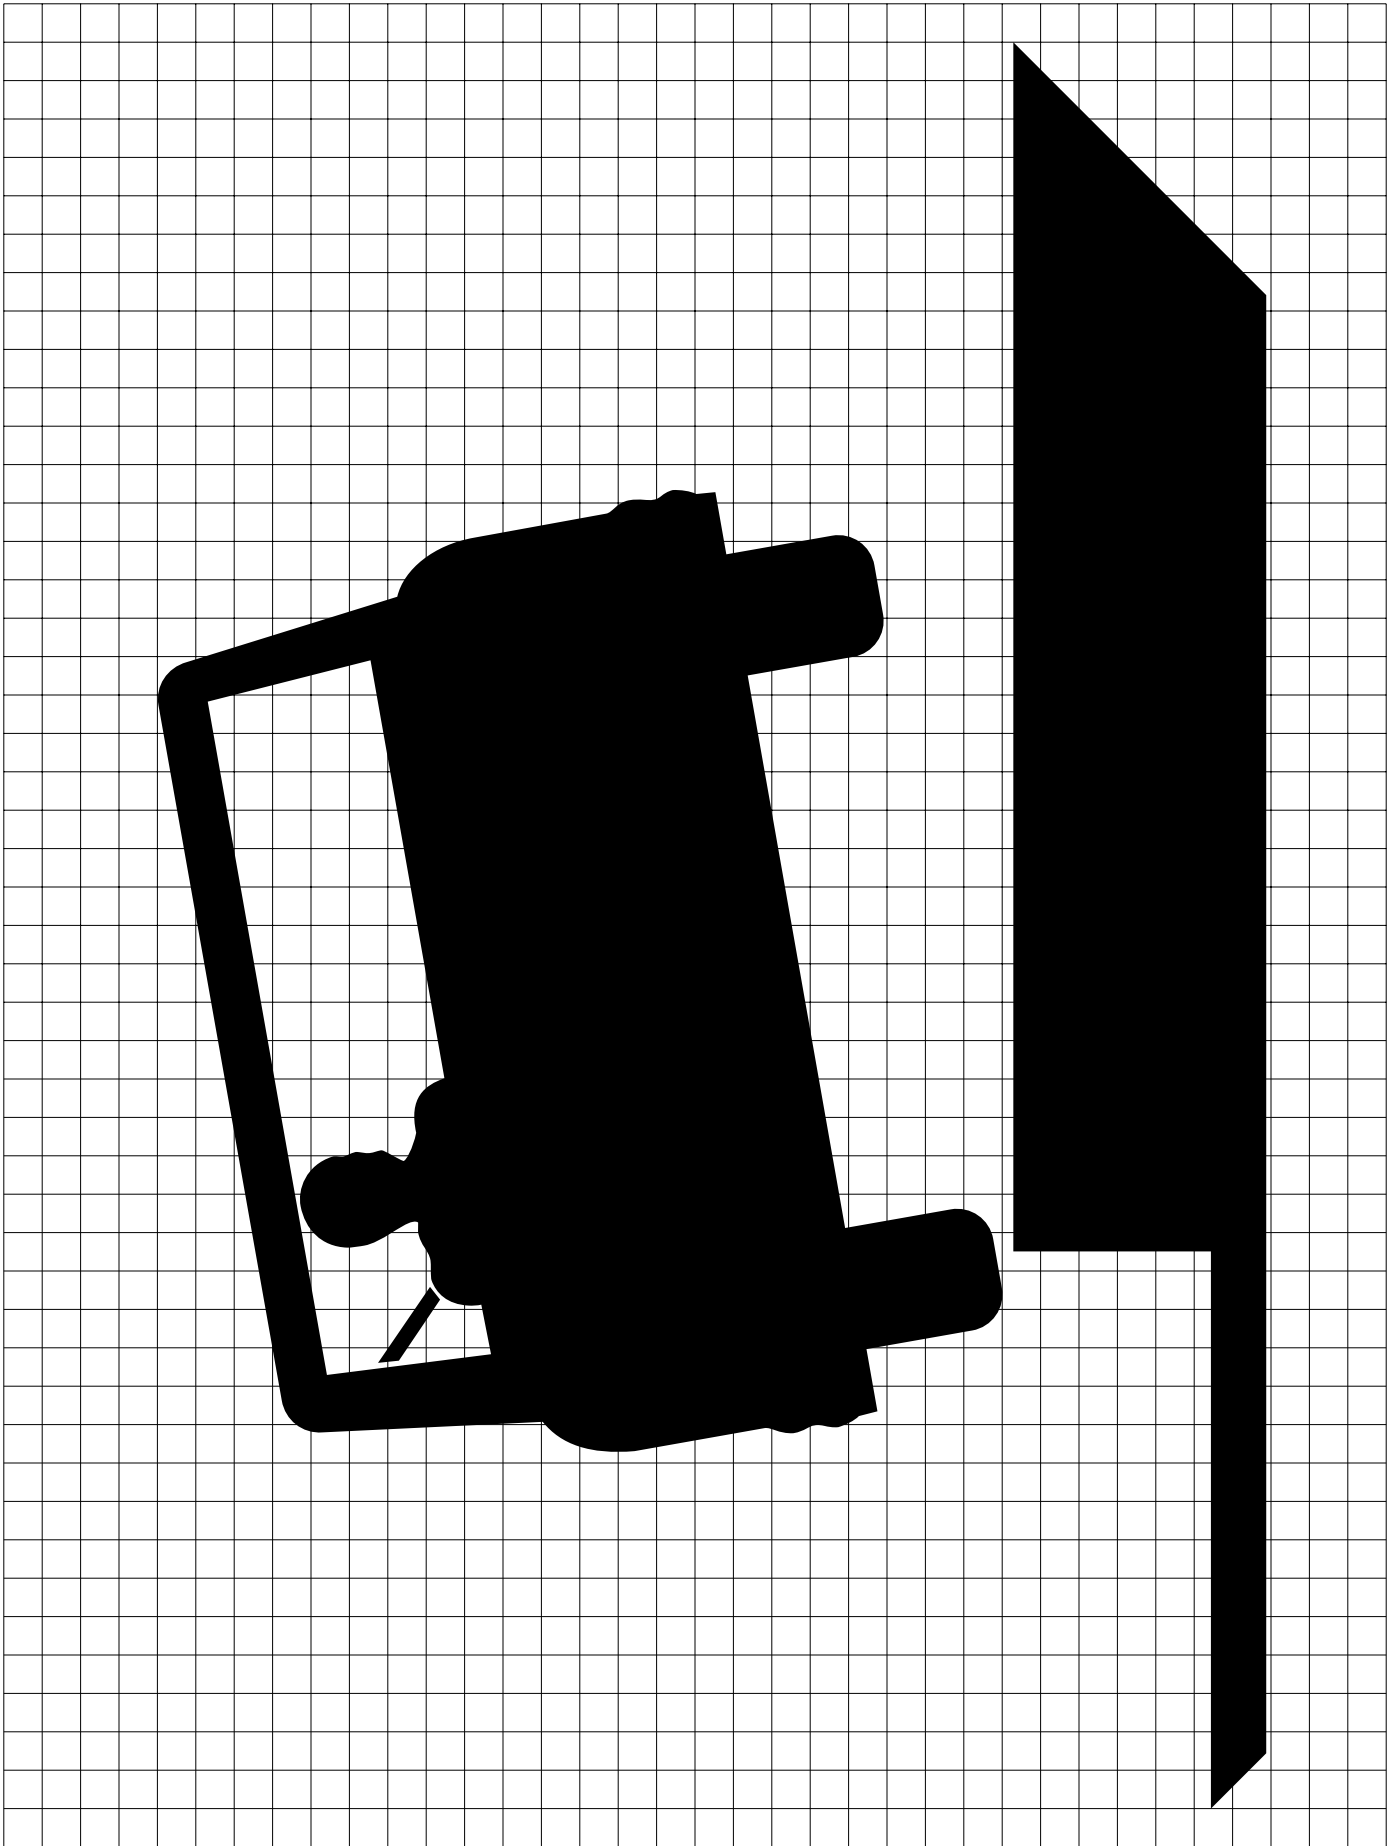

W8-17R  
 SHOULDER DROP-OFF

W8-17L

\* See page X-XX for symbol design.

A	B	C	D	E	F	G	H	J
24	0.375	0.625	9	5	14	12.421	9.929	1.5
30	0.5	0.75	11	6.5	17.5	15.564	12.373	1.875
36	0.625	0.875	13.5	7.5	21	18.630	14.895	2.25
48	0.75	1.25	18	10	28	24.850	19.850	3

COLORS: LEGEND, BORDER — BLACK  
 BACKGROUND — YELLOW (RETROREFLECTIVE)

W8-17L

W8-17R