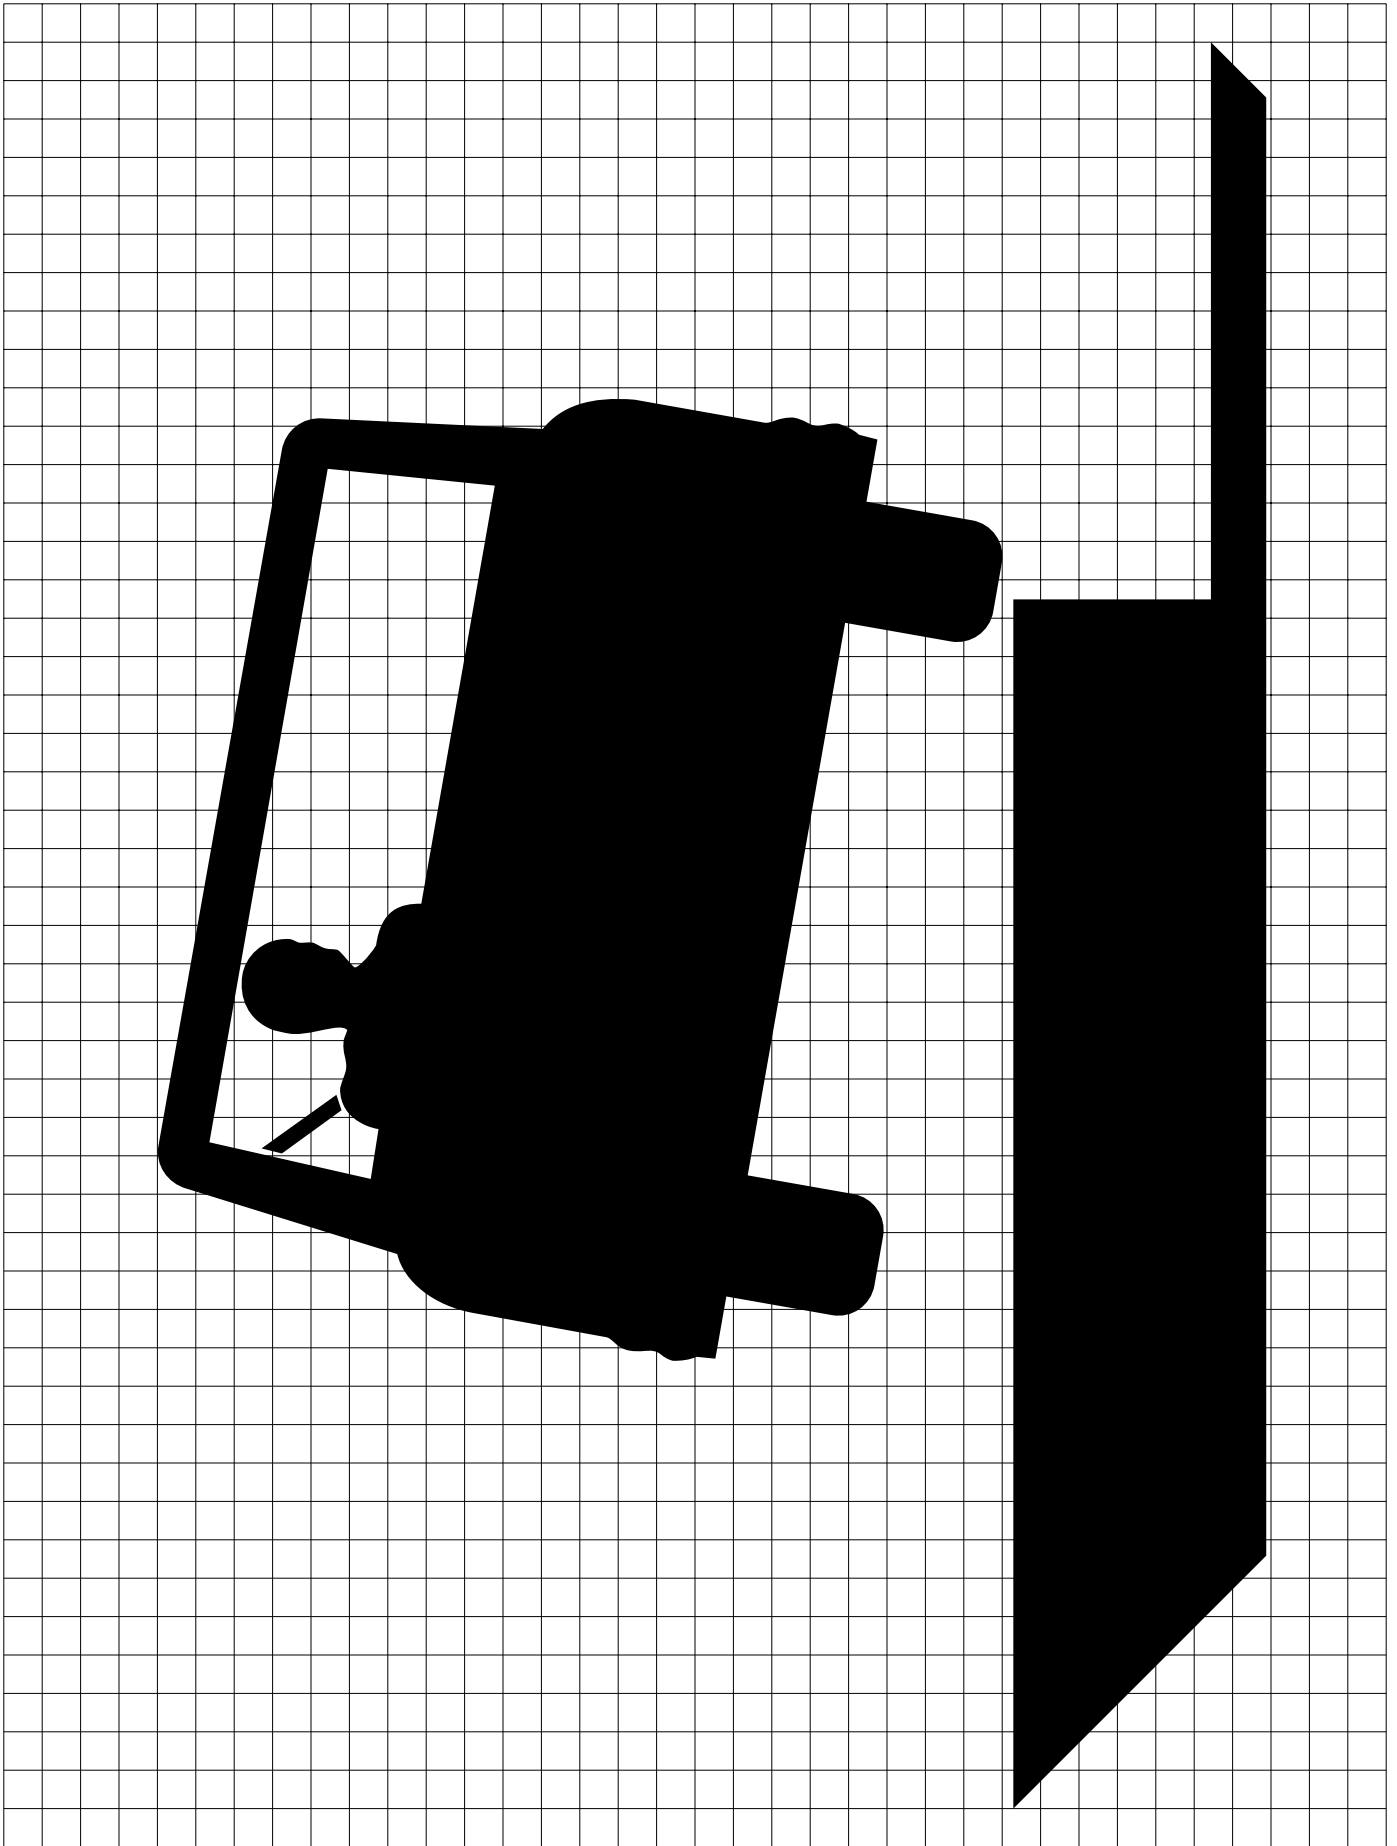

W8-17R  
 SHOULDER DROP-OFF

W8-17L

\* See page X-XX for symbol design.

A	B	C	D	E	F	G	H	J
24	0.375	0.625	9	5	14	12.421	9.929	1.5
30	0.5	0.75	11	6.5	17.5	15.564	12.373	1.875
36	0.625	0.875	13.5	7.5	21	18.630	14.895	2.25
48	0.75	1.25	18	10	28	24.850	19.850	3

COLORS: LEGEND, BORDER — BLACK  
 BACKGROUND — YELLOW (RETROREFLECTIVE)

W8-17L

W8-17R