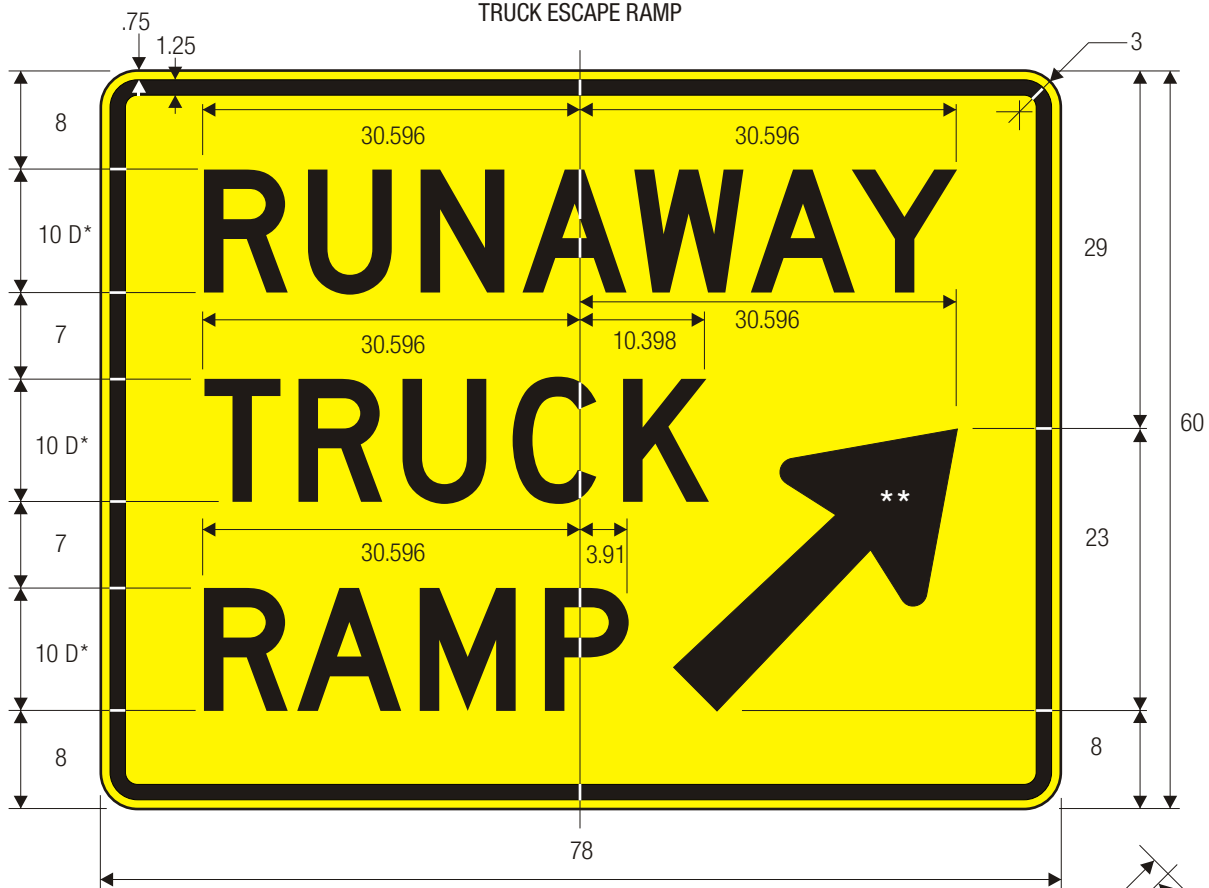

W7-4

TRUCK ESCAPE RAMP

W7-4b

TRUCK ESCAPE RAMP

*Series 2000 Standard Alphabets.
 **See page 6-3 for arrow design.

COLORS: LEGEND — BLACK
 BACKGROUND — YELLOW (RETROREFLECTIVE)

2-54