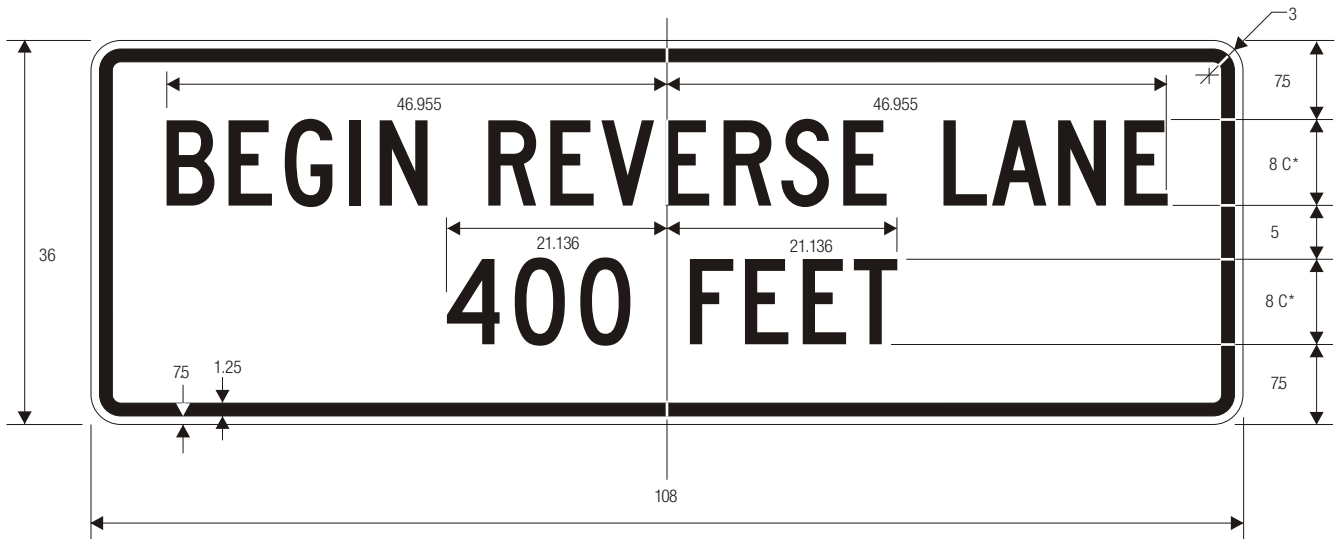

\*Series 2000 Standard Alphabets.

R3-9h

ADVANCE REVERSIBLE LANE CONTROL TRANSITION

COLORS: LEGEND — BLACK  
 BACKGROUND — WHITE (RETROREFLECTIVE)