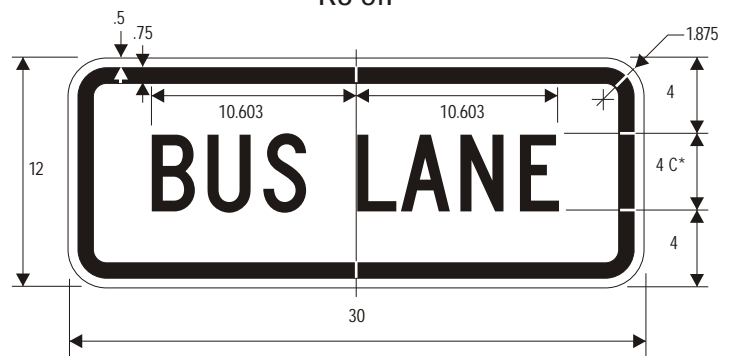

R3-5bP

R3-5fP

R3-5cP

R3-5gP

R3-5dP

R3-5eP

\*Series 2000 Standard Alphabets.

LANE CONTROL PLAQUES

COLORS: LEGEND – BLACK  
 BACKGROUND – WHITE (RETROREFLECTIVE)