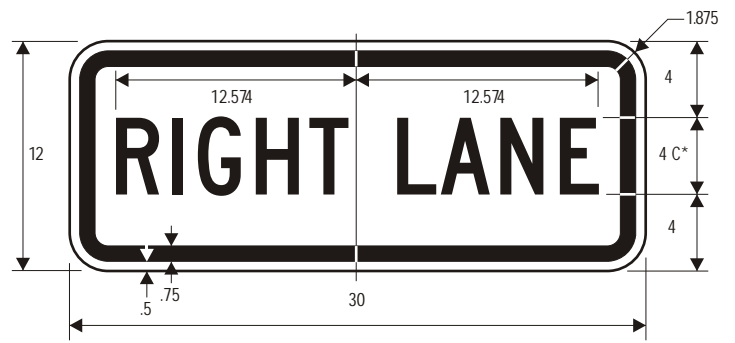

R3-5bP

R3-5fP

R3-5cP

R3-5gP

R3-5dP

R3-5eP

\*Series 2000 Standard Alphabets.

LANE CONTROL PLAQUES

COLORS: LEGEND – BLACK  
 BACKGROUND – WHITE (RETROREFLECTIVE)