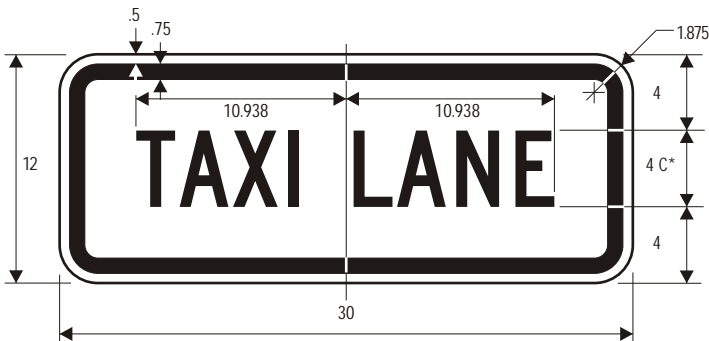

R3-5bP

R3-5fP

R3-5cP

R3-5gP

R3-5dP

R3-5eP

\*Series 2000 Standard Alphabets.

LANE CONTROL PLAQUES

COLORS: LEGEND – BLACK  
 BACKGROUND – WHITE (RETROREFLECTIVE)