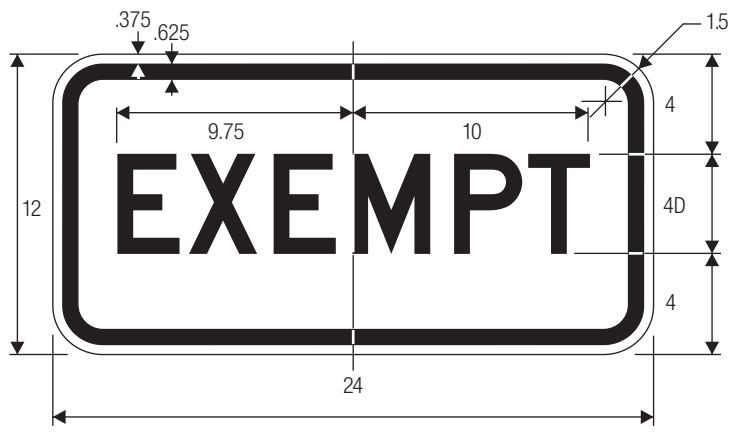

COLORS: LEGEND — BLACK  
 BACKGROUND — WHITE (RETROREFLECTIVE)  
 NO BORDER

R15-2P  
 NUMBER OF TRACKS (PLAQUE)

COLORS: LEGEND, BORDER — BLACK  
 BACKGROUND — WHITE (RETROREFLECTIVE)

R15-3P  
 EXEMPT (PLAQUE)