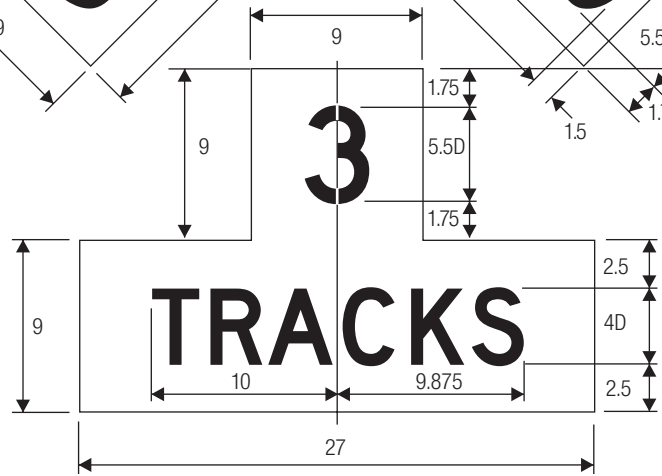

COLORS: LEGEND — BLACK  
 BACKGROUND — WHITE (RETROREFLECTIVE)  
 NO BORDER

R15-2P  
 NUMBER OF TRACKS (PLAQUE)

COLORS: LEGEND, BORDER — BLACK  
 BACKGROUND — WHITE (RETROREFLECTIVE)

R15-3P  
 EXEMPT (PLAQUE)