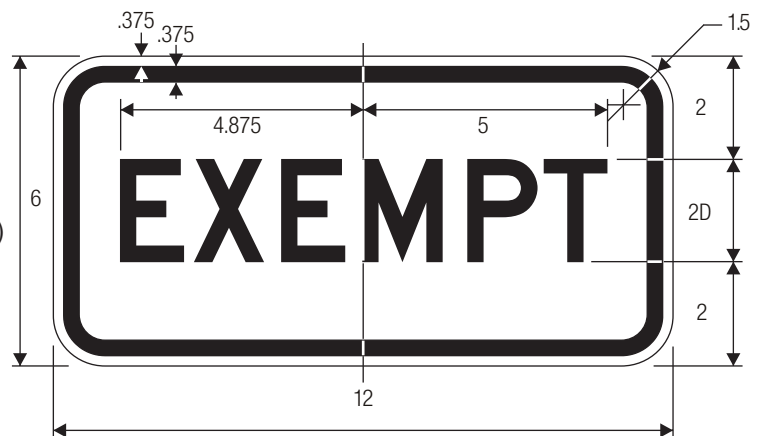

COLORS: LEGEND — BLACK  
 BACKGROUND — WHITE (RETROREFLECTIVE)  
 NO BORDER

R15-2P  
 NUMBER OF TRACKS (PLAQUE)

COLORS: LEGEND, BORDER — BLACK  
 BACKGROUND — WHITE (RETROREFLECTIVE)

R15-3P  
 EXEMPT (PLAQUE)