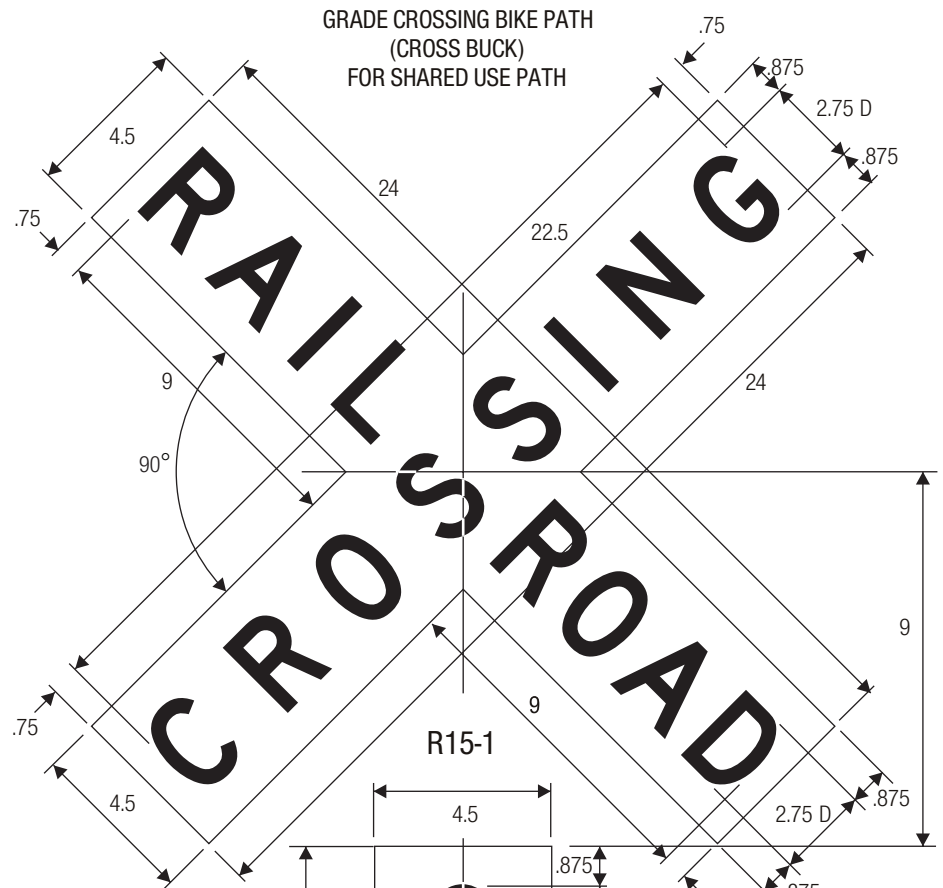

COLORS: LEGEND — BLACK  
 BACKGROUND — WHITE (RETROREFLECTIVE)  
 NO BORDER

R15-2P  
 NUMBER OF TRACKS (PLAQUE)

COLORS: LEGEND, BORDER — BLACK  
 BACKGROUND — WHITE (RETROREFLECTIVE)

R15-3P  
 EXEMPT (PLAQUE)