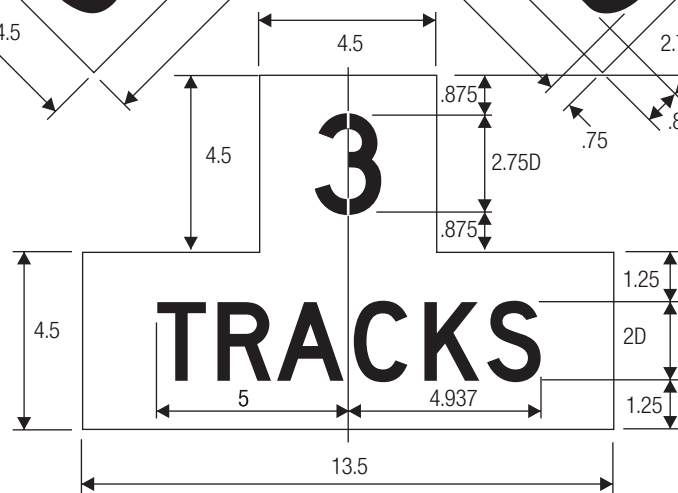

COLORS: LEGEND — BLACK  
 BACKGROUND — WHITE (RETROREFLECTIVE)  
 NO BORDER

R15-2P  
 NUMBER OF TRACKS (PLAQUE)

COLORS: LEGEND, BORDER — BLACK  
 BACKGROUND — WHITE (RETROREFLECTIVE)

R15-3P  
 EXEMPT (PLAQUE)