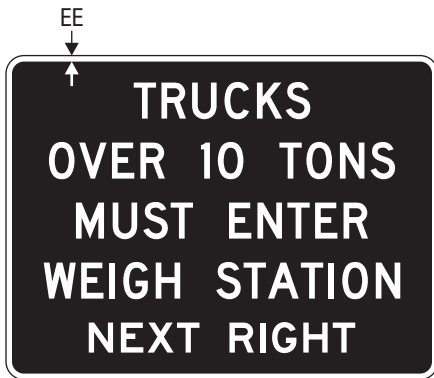

R13-1  
WEIGH STATION

R13-1 (Alternate)

COLORS: LEGEND, BORDER — BLACK  
BACKGROUND — WHITE (RETROREFLECTIVE)

COLORS (ALTERNATE): LEGEND, BORDER — WHITE (RETROREFLECTIVE)  
BACKGROUND — BLACK

A	B	C	D	E	F	G	H	J	K	L	M	N	P	Q
72	54	0.625	0.875	4.5	6 D	4	4	5 E	4.5	14.712	19.332	6	VAR	VAR
96	72	0.625	0.875	6	8 D	6	4.5	6 E	5.5	19.615	25.776	8	VAR	VAR
132	90	0.75	1.25	7	10 E	7	7	8 E	7	28.763	38.315	10	VAR	VAR
R	S	T	U	V	W	X	Y	Z	AA	BB	CC	DD	EE	
19.274	19.514	4.830	1.170	23.174	22.754	0.962	29.716	18.455	3.75	1.25	20.958	3	1	
25.698	26.018	6.440	1.560	30.898	30.338	1.290	39.614	22.146	4.5	1.5	25.149	6	1	
37.815	38.815	8.648	1.352	46.110	44.418	3.103	57.520	29.528	6	2	33.532	6	1.5	