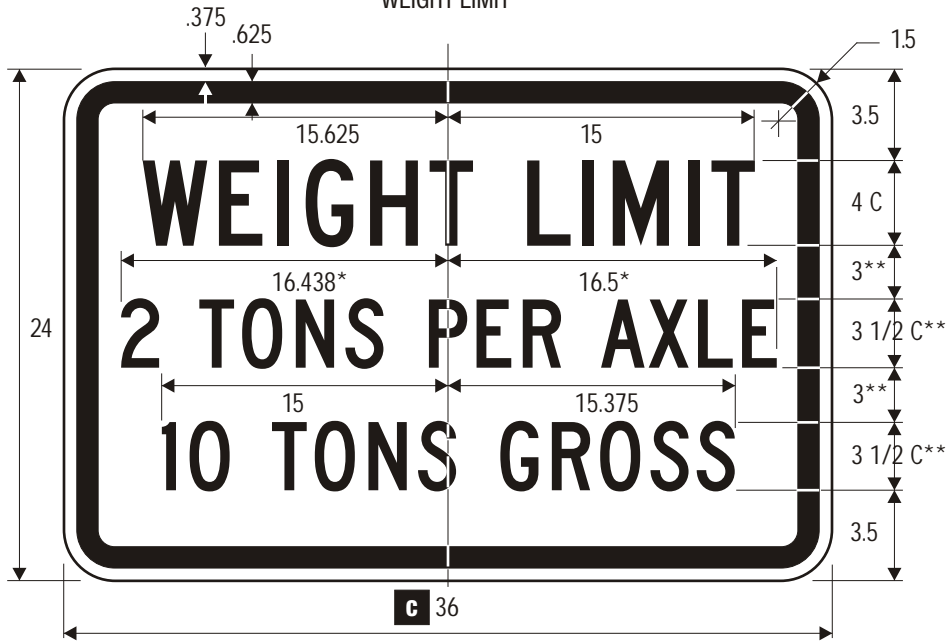

R12-3
WEIGHT LIMIT

R12-4
WEIGHT LIMIT

*Reduce spacing 20% **Corrected from Federal SHS.

COLORS: LEGEND — BLACK
BACKGROUND— WHITE (RETROREFLECTIVE)