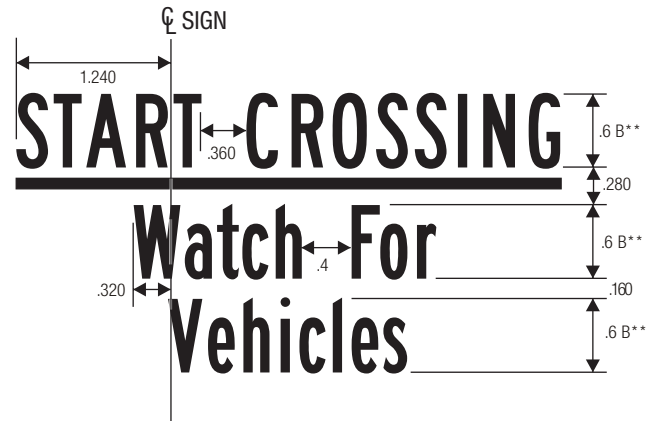

*See pages 6-8 and 6-10 for symbol designs.

R10-3b

PUSHBUTTON EDUCATIONAL

- COLORS:
- LEGEND, BORDER — BLACK
 - BACKGROUND — WHITE (RETROREFLECTIVE)
 - UPRAISED HAND SYMBOL — ORANGE (RETROREFLECTIVE) ON BLACK
 - PEDESTRIAN SYMBOL — WHITE (RETROREFLECTIVE) ON BLACK