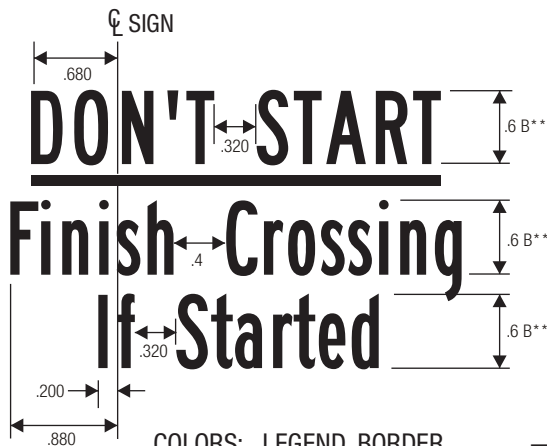

*See pages 6-8 and 6-10 for symbol designs.

R10-3b

PUSHBUTTON EDUCATIONAL

- COLORS:
- LEGEND, BORDER — BLACK
 - BACKGROUND — WHITE (RETROREFLECTIVE)
 - UPRAISED HAND SYMBOL — ORANGE (RETROREFLECTIVE) ON BLACK
 - PEDESTRIAN SYMBOL — WHITE (RETROREFLECTIVE) ON BLACK