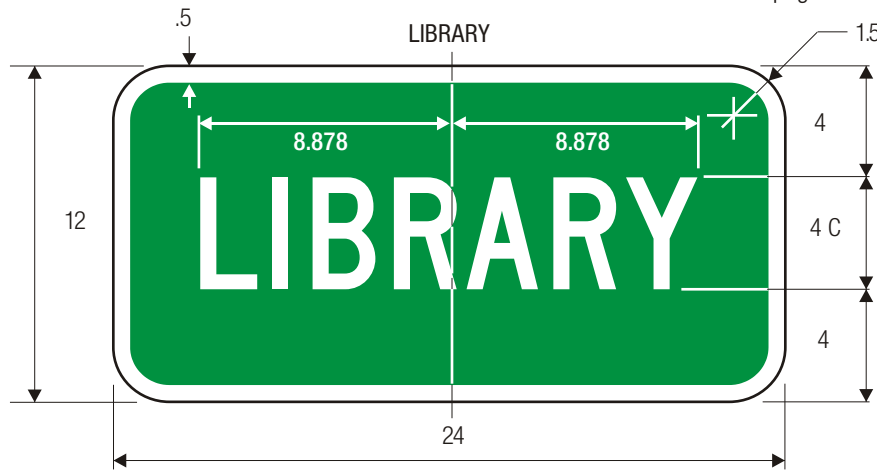

\*See page 6-55 for symbol design.

LIBRARY

Smaller size panels may be used as applicable within terminal areas.

A	B	C	D	E
18	.5	1.5	15	1.5
24	.5	2	20	1.5
30	.75	2.5	25	1.875

**COLORS:** SYMBOL WHITE (RETROREFLECTIVE)  
 LEGEND WHITE (RETROREFLECTIVE)  
 BACKGROUND GREEN (RETROREFLECTIVE)