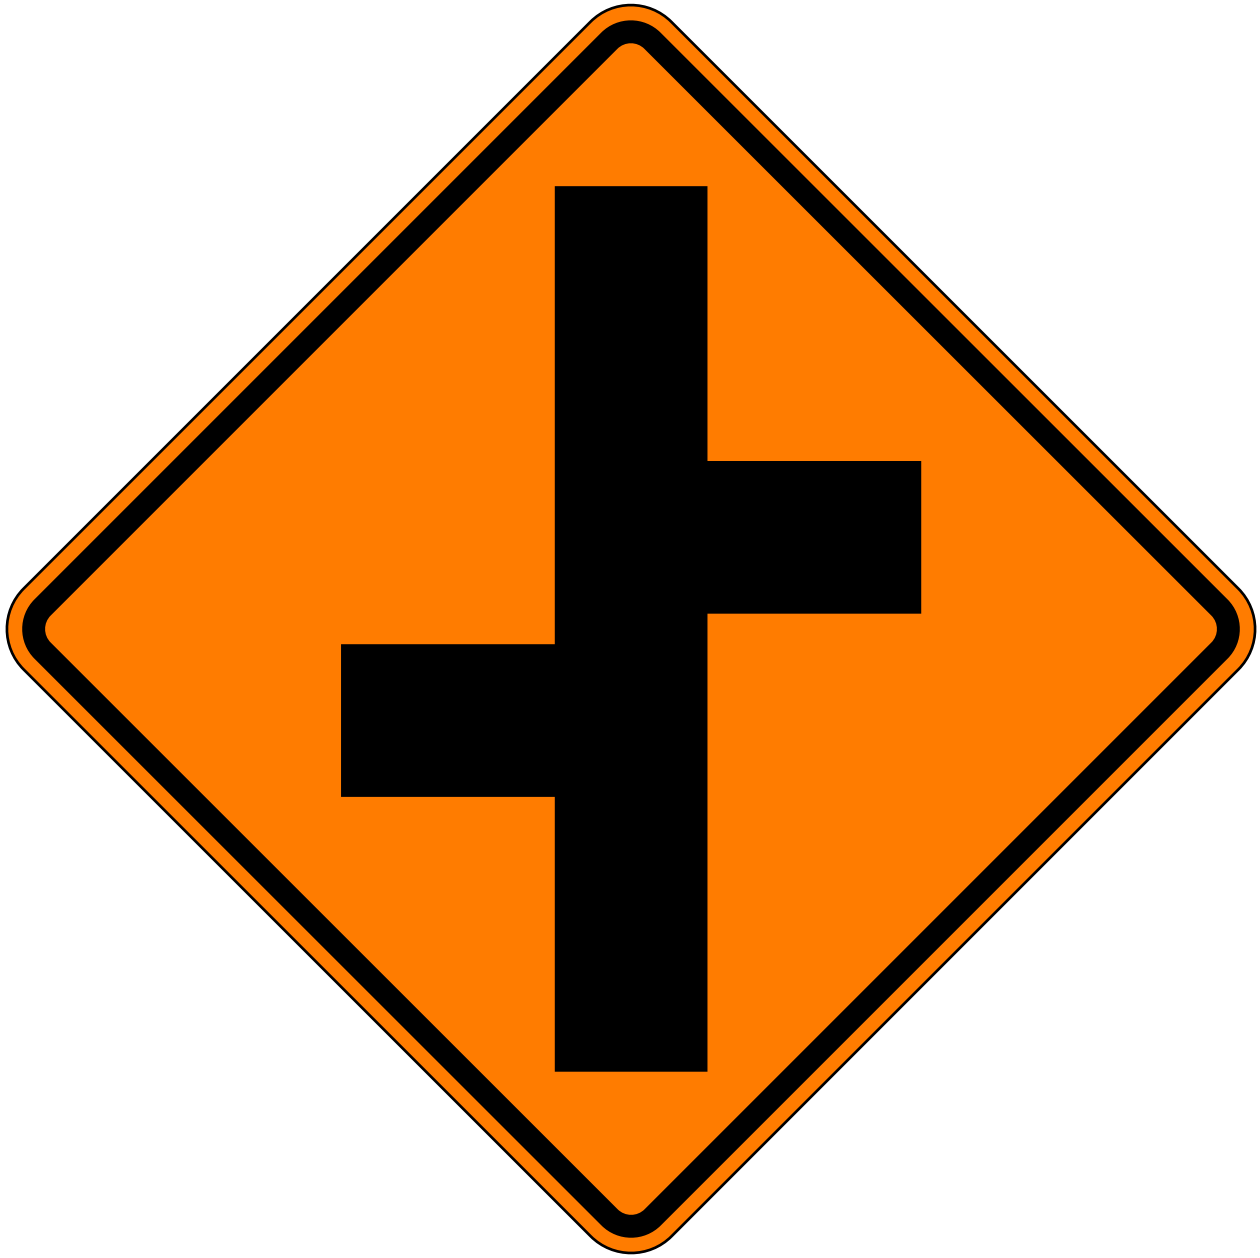

W2-7L
Offset Side Road Intersection (Left)

Sign image from the Manual of Traffic Signs <<http://www.trafficsign.us/>>
This sign image copyright Richard C. Moeur. All rights reserved.

W2-7R
Offset Side Road Intersection (Right)

Sign image from the Manual of Traffic Signs <<http://www.trafficsign.us/>>
This sign image copyright Richard C. Moeur. All rights reserved.

W2-7L
Offset Side Road Intersection (Left)

Sign image from the Manual of Traffic Signs <<http://www.trafficsign.us/>>
This sign image copyright Richard C. Moeur. All rights reserved.