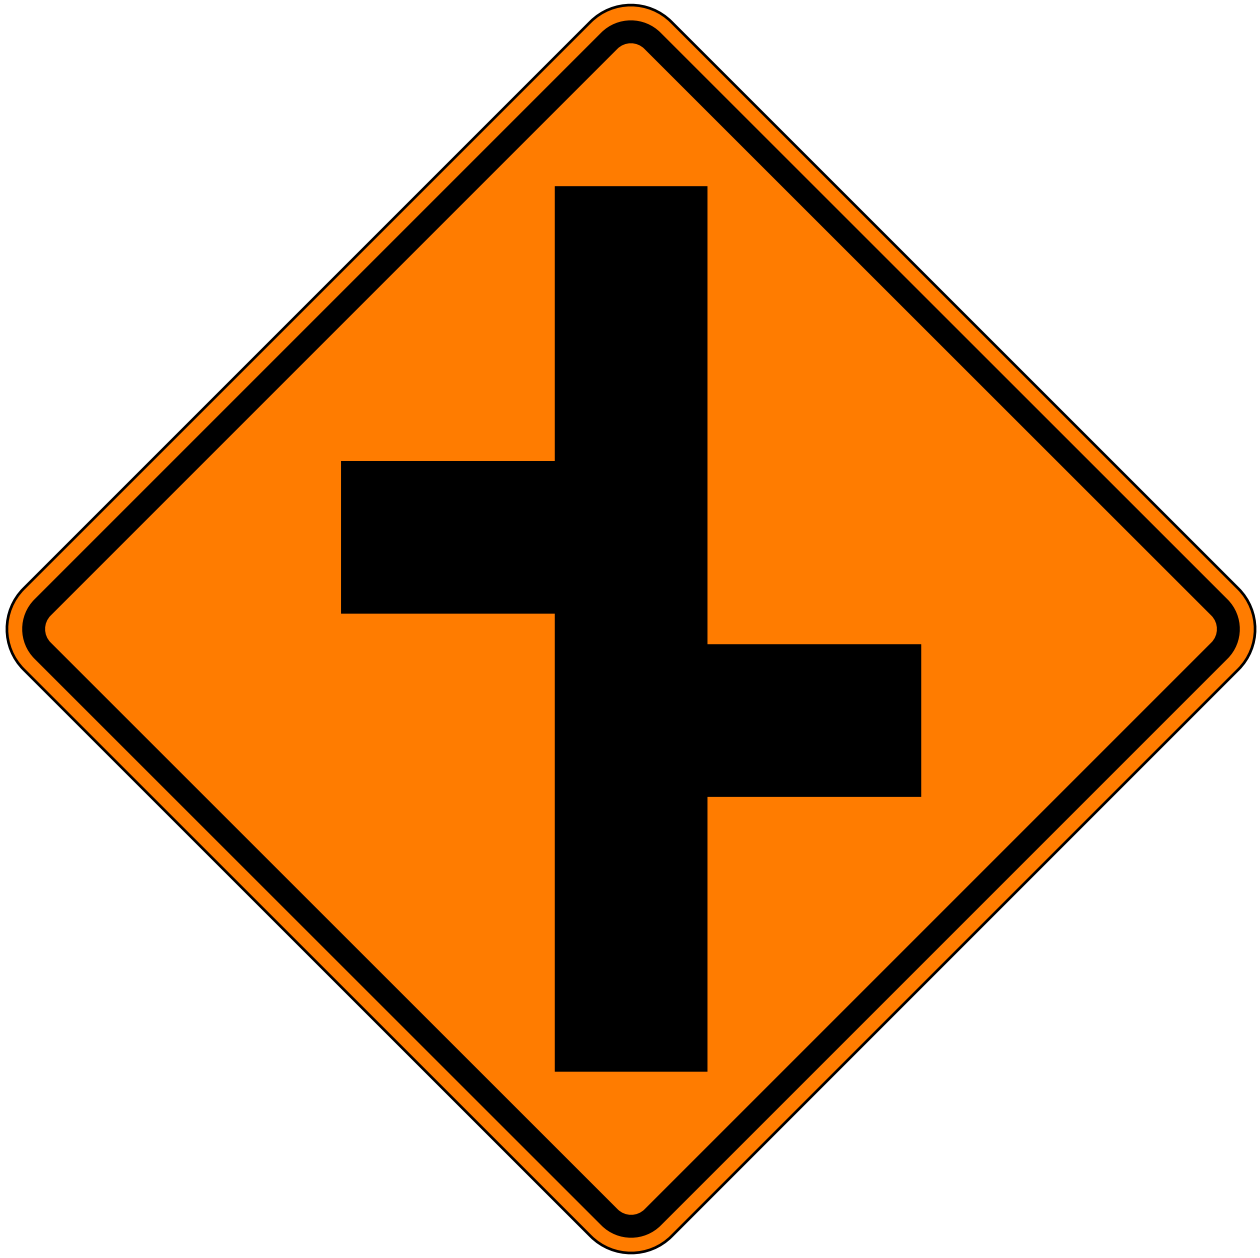

W2-7L
Offset Side Road Intersection (Left)

Sign image from the Manual of Traffic Signs <<http://www.trafficsign.us/>>
This sign image copyright Richard C. Moeur. All rights reserved.

W2-7R
Offset Side Road Intersection (Right)

Sign image from the Manual of Traffic Signs <<http://www.trafficsign.us/>>
This sign image copyright Richard C. Moeur. All rights reserved.

W2-7L
Offset Side Road Intersection (Left)

Sign image from the Manual of Traffic Signs <<http://www.trafficsign.us/>>
This sign image copyright Richard C. Moeur. All rights reserved.