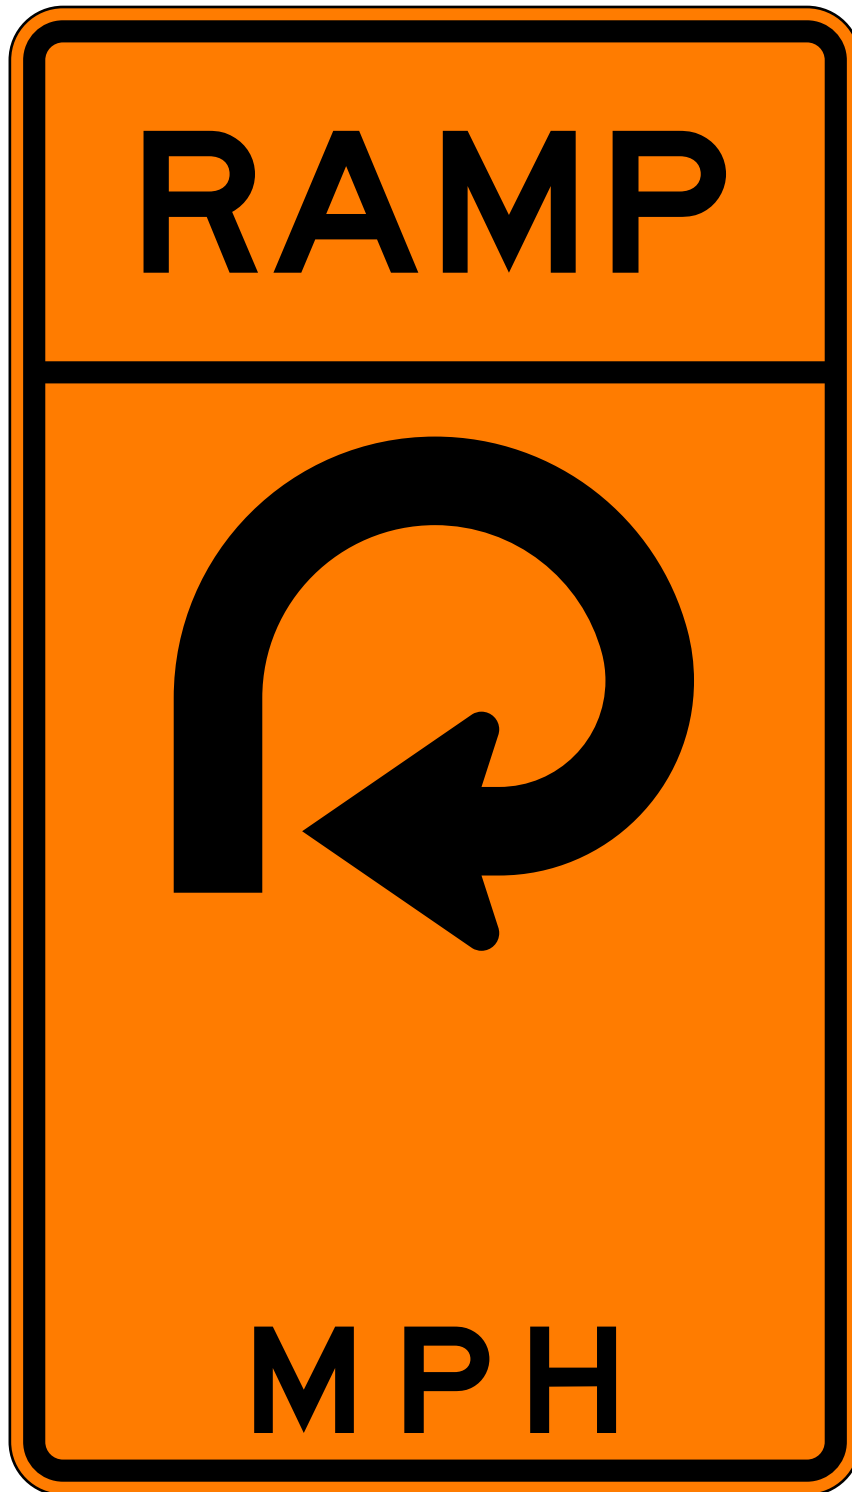

W13-7

Combination Loop Curve / Ramp Speed

Sign image from the Manual of Traffic Signs <<http://www.trafficsign.us/>>
This sign image copyright Richard C. Moeur. All rights reserved.

W13-7

Combination Loop Curve / Ramp Speed