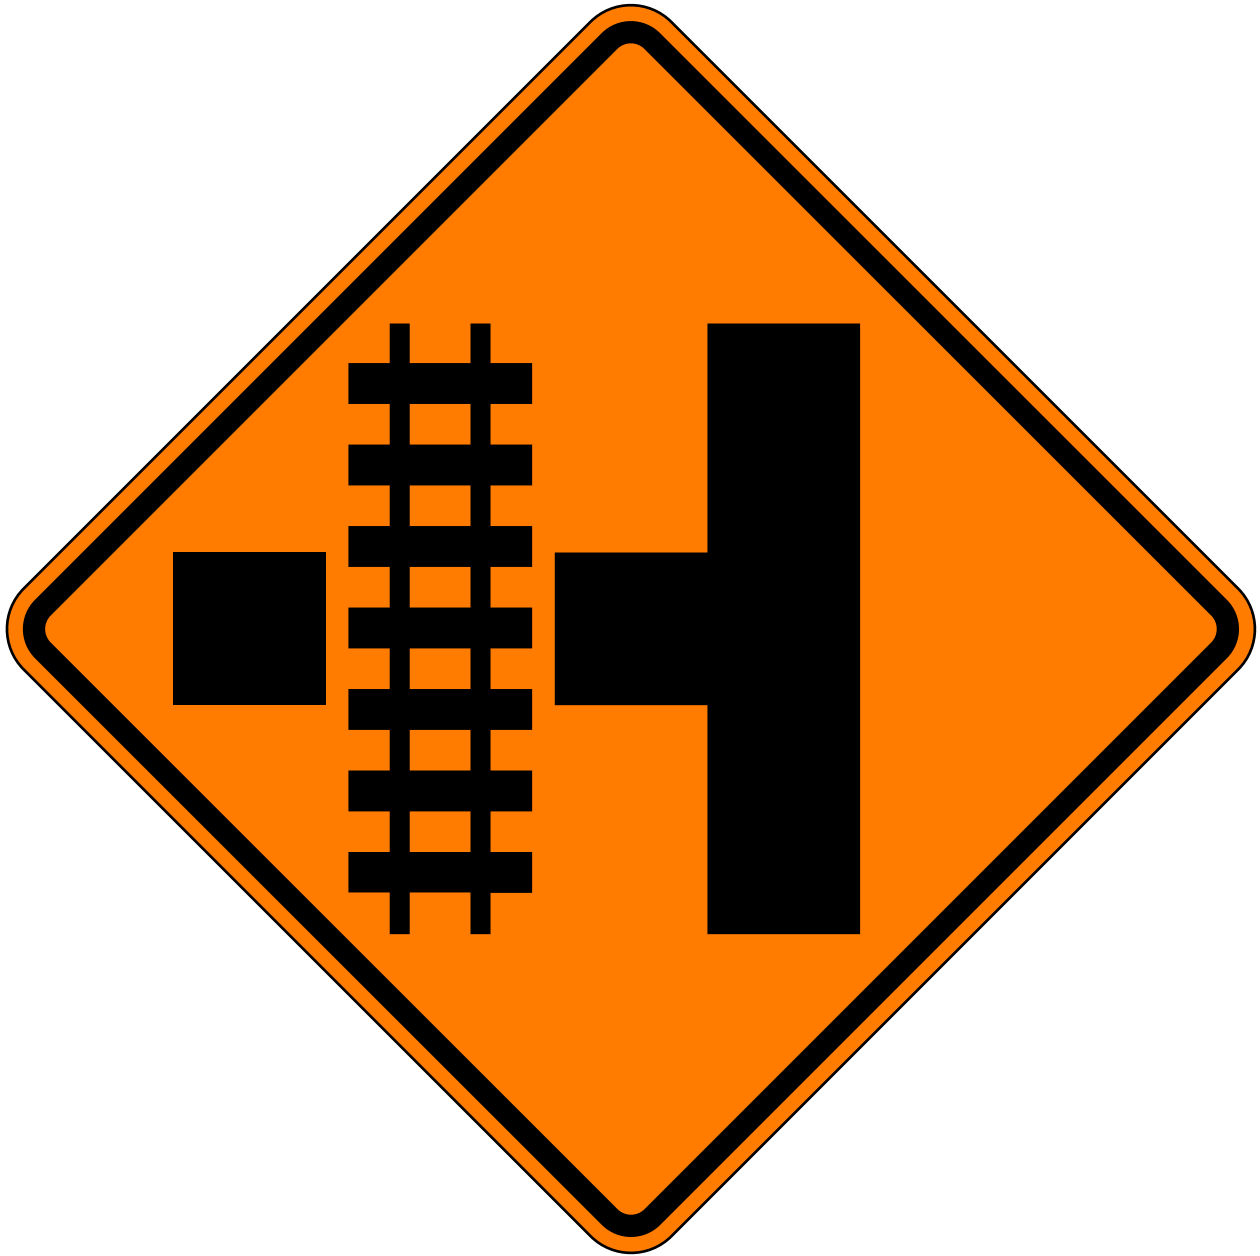

W10-3L
Railroad Crossing (On Side Road to Left)

Sign image from the Manual of Traffic Signs <<http://www.trafficsign.us/>>
This sign image copyright Richard C. Moeur. All rights reserved.

W10-3R
Railroad Crossing (On Side Road to Right)

Sign image from the Manual of Traffic Signs <<http://www.trafficsign.us/>>
This sign image copyright Richard C. Moeur. All rights reserved.

W10-3L
Railroad Crossing (On Side Road to Left)

Sign image from the Manual of Traffic Signs <<http://www.trafficsign.us/>>
This sign image copyright Richard C. Moeur. All rights reserved.

W10-3R
Railroad Crossing (On Side Road to Right)

Sign image from the Manual of Traffic Signs <<http://www.trafficsign.us/>>
This sign image copyright Richard C. Moeur. All rights reserved.