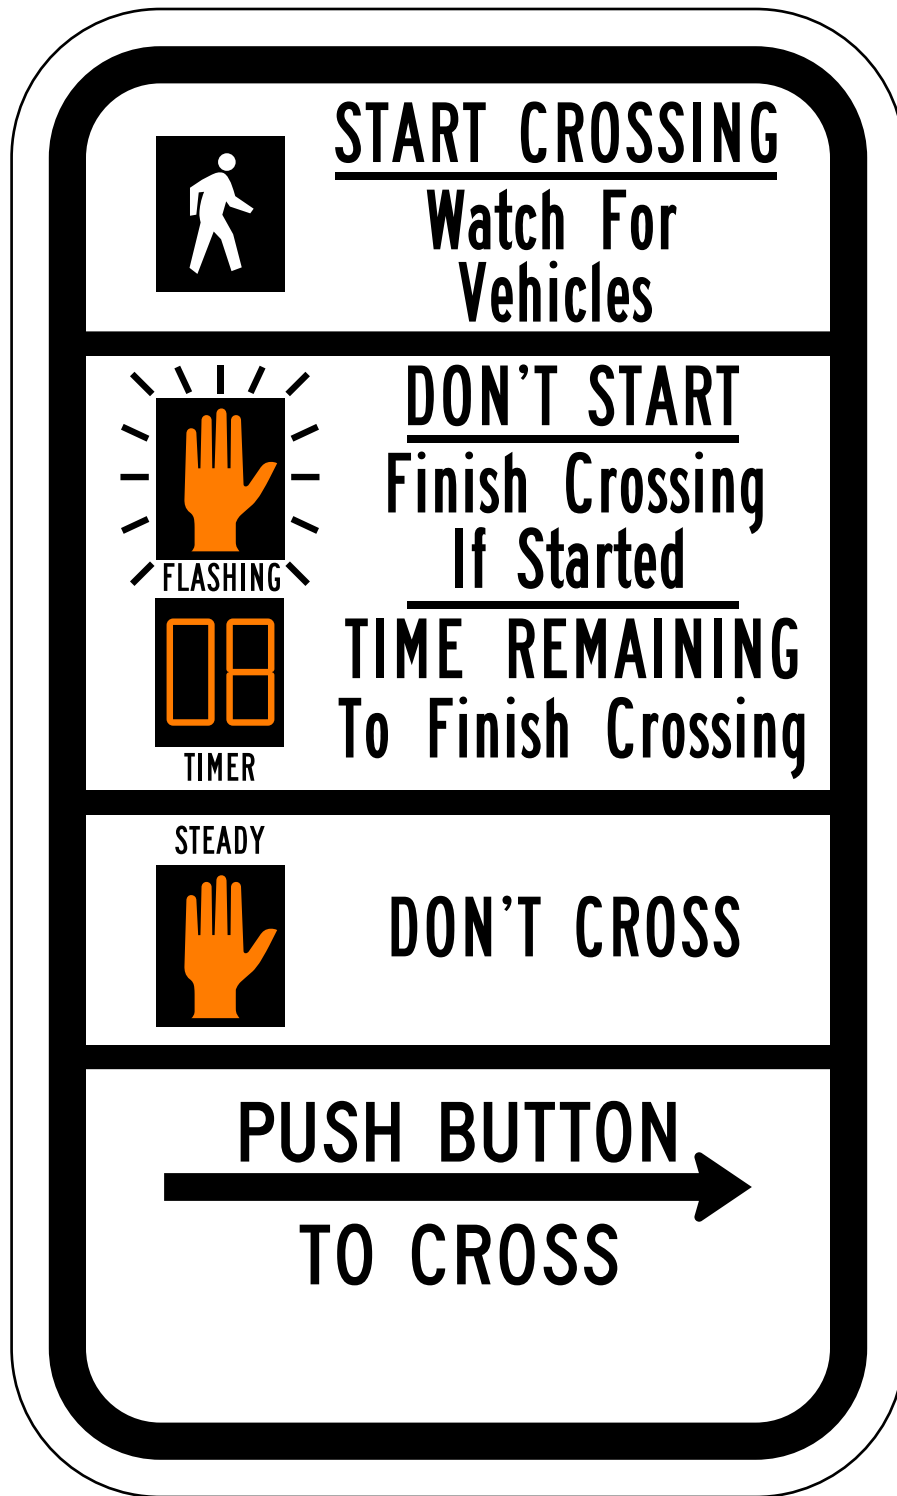

R10-3i

**Pedestrian Signal Information (Countdown) (Street Name)**

Sign image from the Manual of Traffic Signs <<http://www.trafficsign.us/>>  
This sign image copyright Richard C. Moer. All rights reserved.