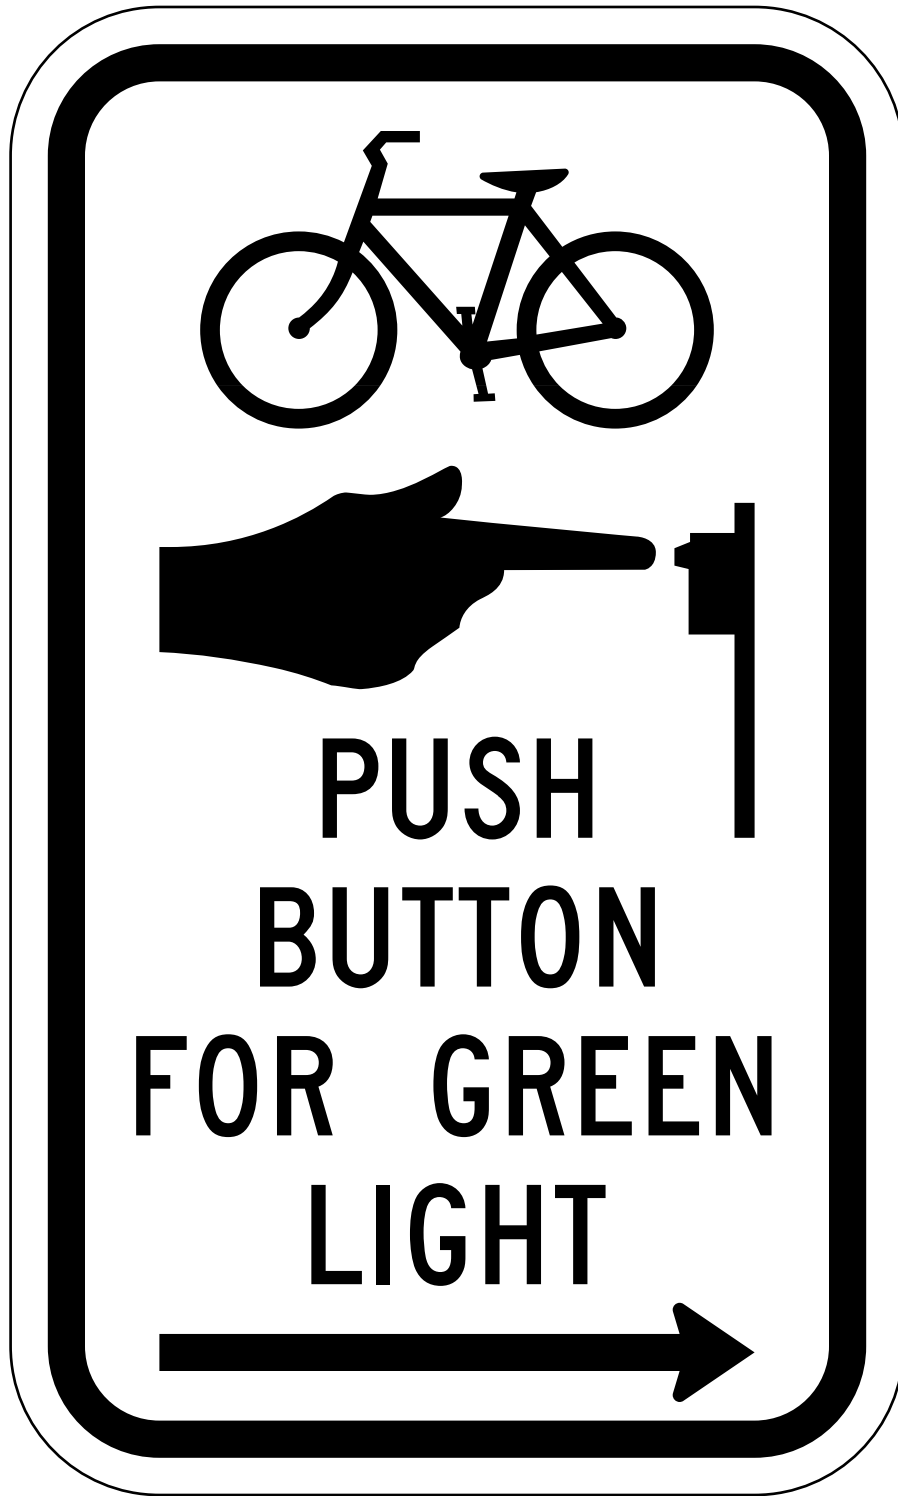

R10-26

Bicycle Push Button For Green Light (Arrow)

Sign image from the Manual of Traffic Signs <<http://www.trafficsign.us/>>
This sign image copyright Richard C. Moeur. All rights reserved.

R10-26

Bicycle Push Button For Green Light (Arrow)