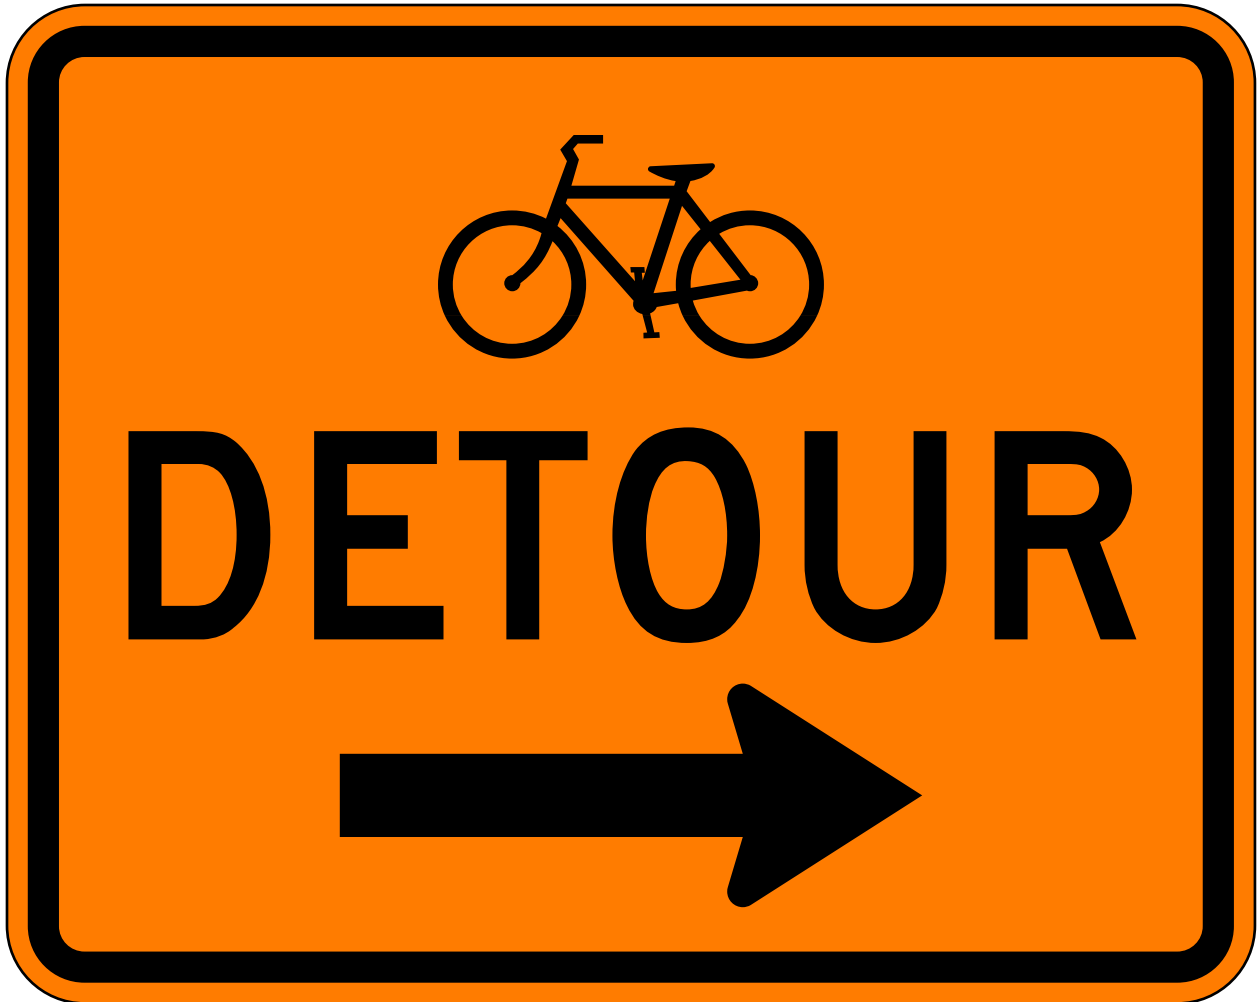

M4-9cL
Detour (Bicycle) (Left)

Sign image from the Manual of Traffic Signs <<http://www.trafficsign.us/>>
This sign image copyright Richard C. Moeur. All rights reserved.

M4-9cR
Detour (Bicycle) (Right)