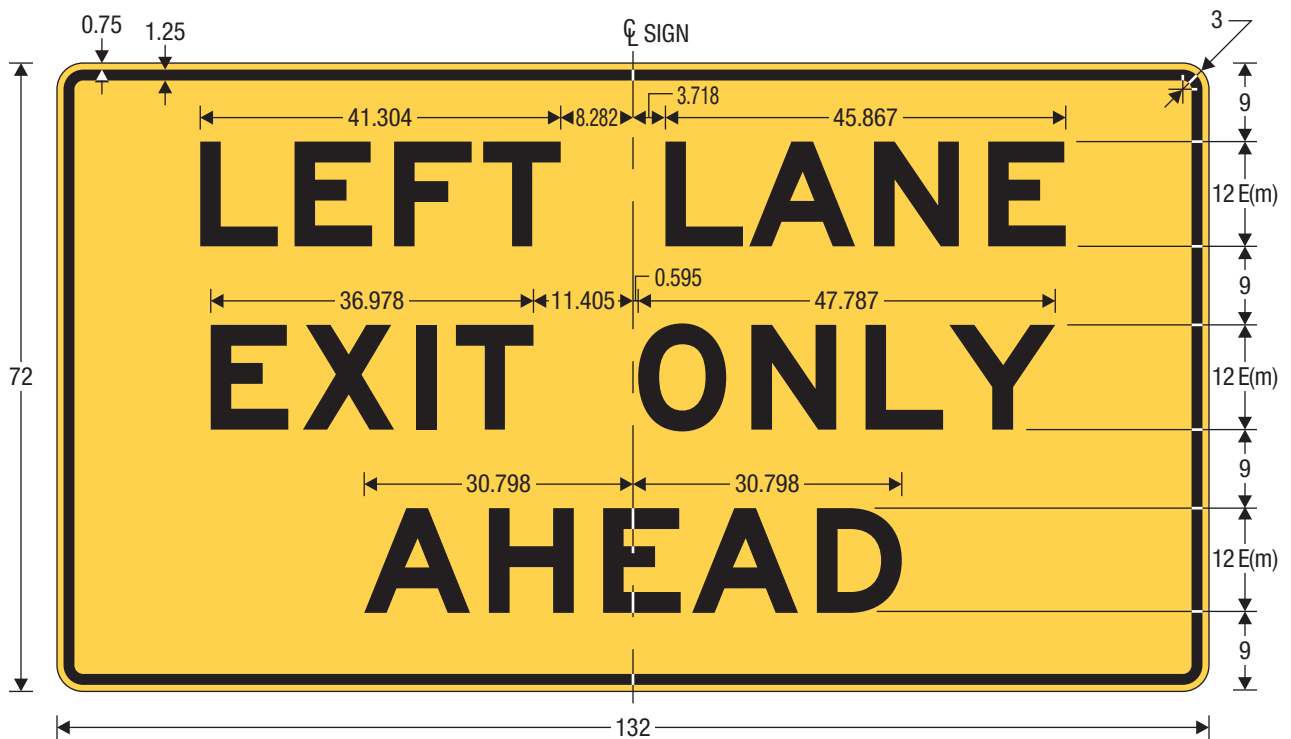

W9-7R
RIGHT LANE EXIT ONLY AHEAD

W9-7L
LEFT LANE EXIT ONLY AHEAD

COLORS: LEGEND, BORDER — BLACK
BACKGROUND — YELLOW (RETROREFLECTIVE)