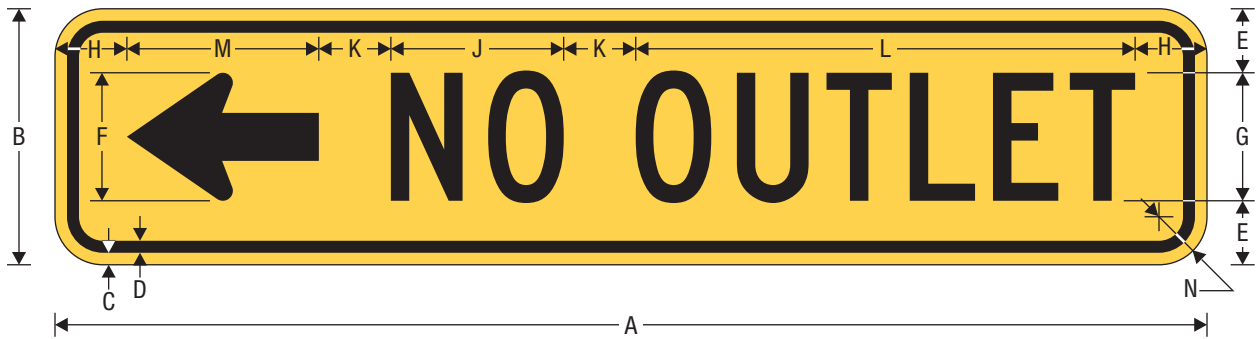

W14-2aR
NO OUTLET (DIRECTIONAL)

W14-2aL
NO OUTLET (DIRECTIONAL)

A	B	C	D	E	F	G	H	J	K	L	M	N
24	6	0.375	0.375	1.5	3	3 B	1.852	3.242	1.625	9.305	4.5	1.5
36	8	0.375	0.375	2	4	4 C	2.246	5.402	2.25	15.606	6	1.5

COLORS: LEGEND, BORDER — BLACK
BACKGROUND — YELLOW (RETROREFLECTIVE)