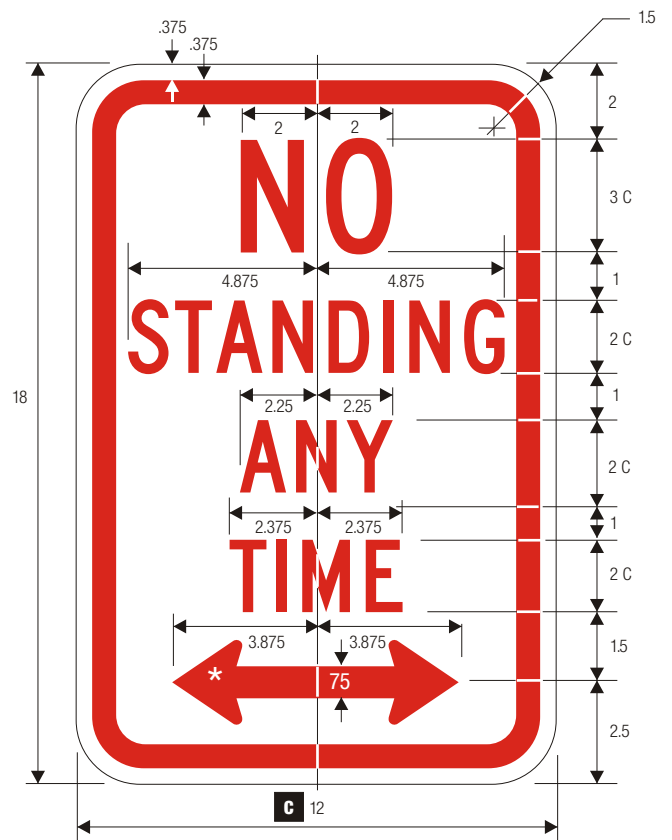

R7-3  
NO PARKING

R7-4  
NO PARKING

\*See Page 6-2 for arrow design

COLORS: LEGEND — RED (RETROREFLECTIVE)  
BACKGROUND — WHITE (RETROREFLECTIVE)