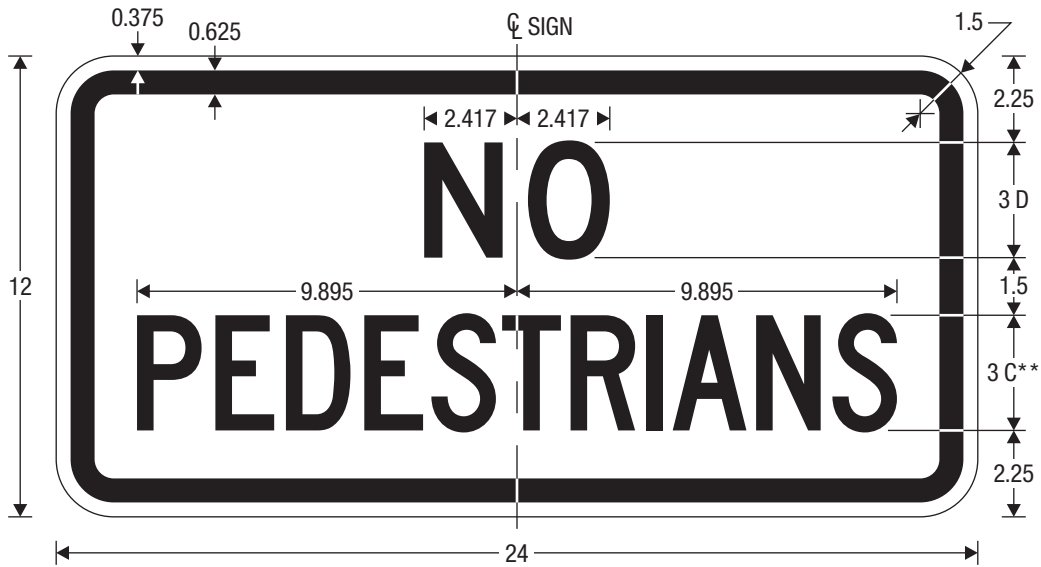

R5-10b
NO PEDESTRIANS OR BICYCLES

R5-10c
NO PEDESTRIANS

- * Increase character spacing 20%.
- ** Reduce character spacing 40%.

COLORS: LEGEND, BORDER — BLACK
BACKGROUND — WHITE (RETROREFLECTIVE)