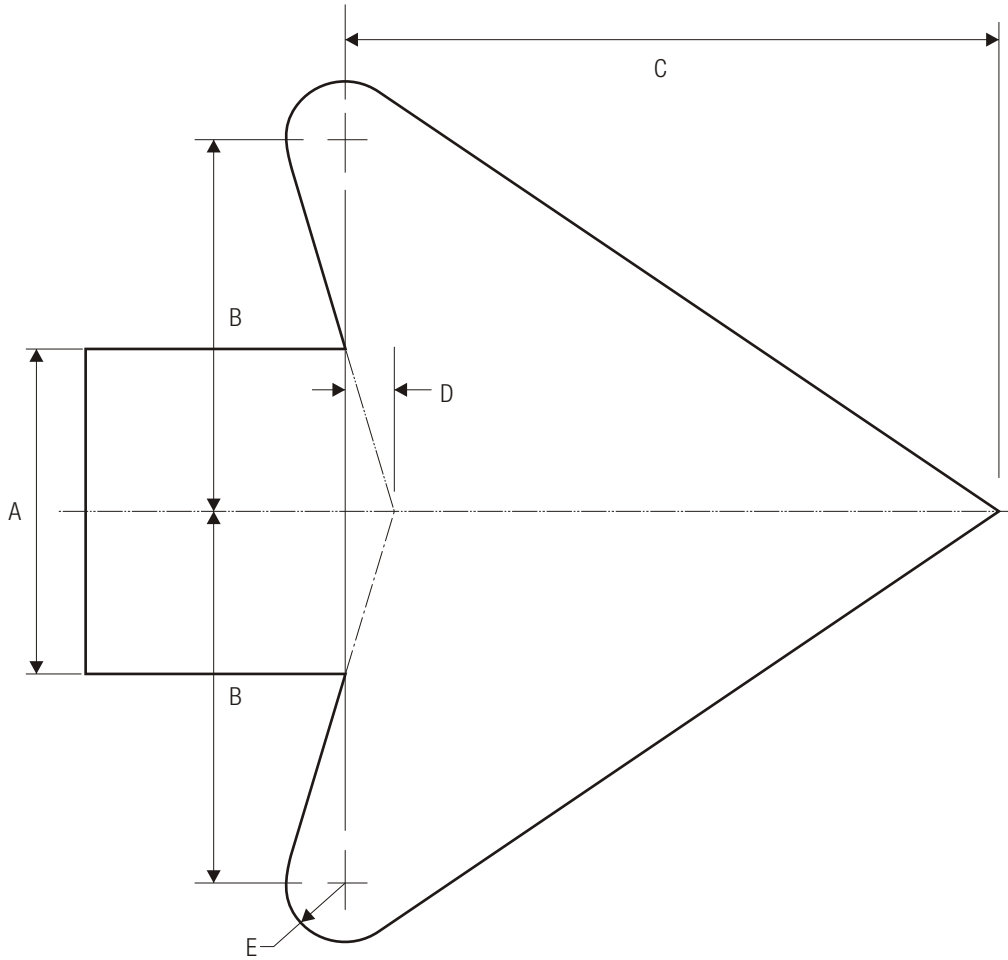

R3-9a

TWO-WAY LEFT TURN (OVERHEAD MOUNTED)

\*See page 6-2 for arrow design

COLORS: LEGEND — BLACK  
 BACKGROUND — WHITE (RETROREFLECTIVE)

# STANDARD ARROW DETAILS

A	B	C	D	E
2	2.313	4.313	.313	.375
2.25	2.625	4.5	.375	.438
2.5	2.875	5.063	.375	.5
2.625	3	5.25	.375	.5
2.75	3	5.563	.438	.563
3	3.5	6.125	.438	.563
3.125	3.625	6.375	.5	.625
3.25	3.75	6.625	.5	.625
3.313	3.813	6.688	.5	.688
3.5	4	7.125	.563	.688
3.75	4.313	7.625	.563	.75
4	4.625	8.125	.625	.813
4.063	4.75	8.25	.625	.813
4.25	4.875	8.625	.625	.813
4.375	5	8.875	.688	.875
4.5	5.188	9.125	.688	.875