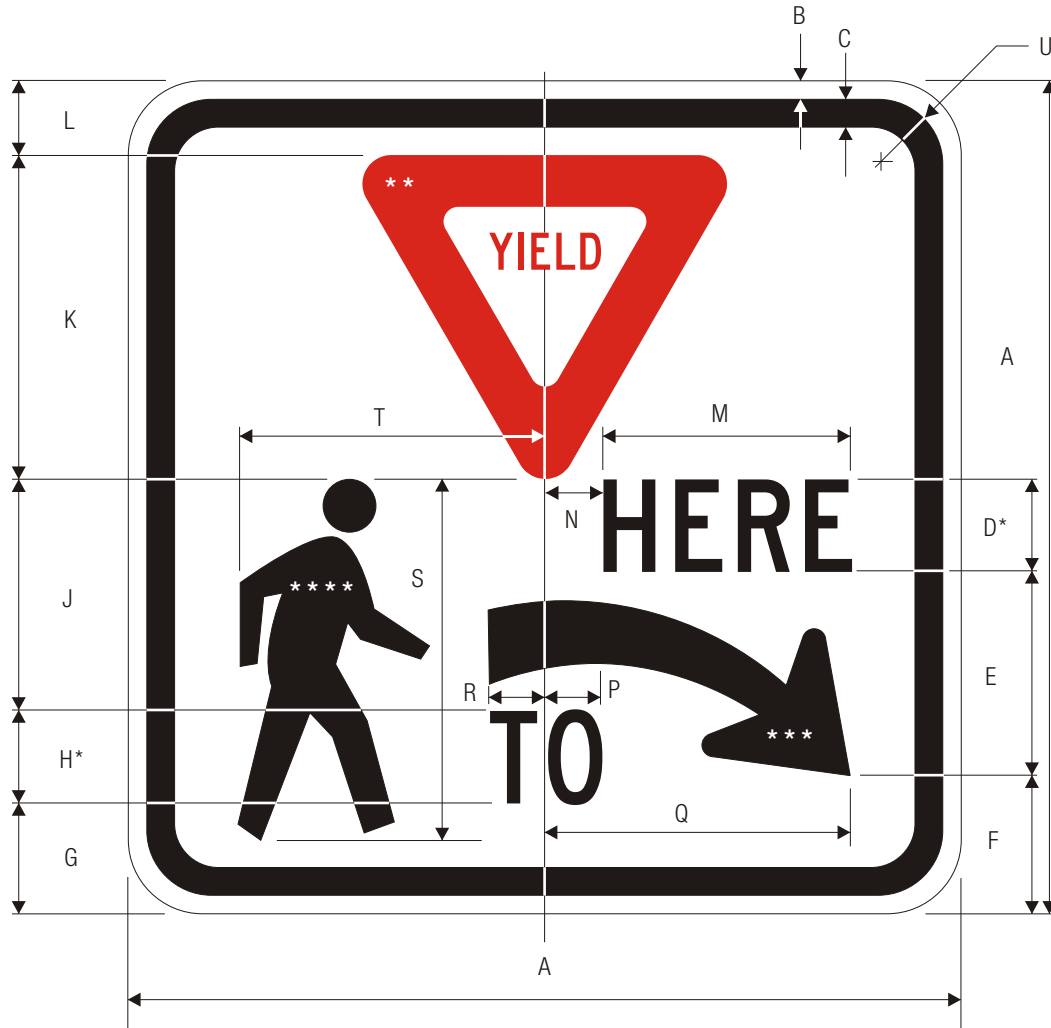

**R1-5L**  
YIELD HERE TO PEDESTRIANS

	A	B	C	D	E	F	G	H	J	K	L
<b>C</b>	18	.375	.625	1.625	7	5	2 C	2.375	3	4.375	2 C
	30	.5	.75	2.75	11.5	8.5	3 C	4.25	5	7.25	3 C
	36	.625	.875	3.25	14	10	4 C	4.75	6	8.75	4 C

**COLORS:** LEGEND & ARROW — BLACK  
 PED SYMBOL — BLACK  
 BACKGROUND — WHITE (RETROREFLECTIVE)  
 YIELD SYMBOL — RED (RETROREFLECTIVE)

X-XX

**R1-5R**  
YIELD HERE TO PEDESTRIANS

	A	B	C	D	E	F	G	H	J	K	L
<b>C</b>	18	.375	.625	2 C	4.375	3	2.375	2 C	5	7	1.625
	30	.5	.75	3 C	7.25	5	4.25	3 C	8.5	11.5	2.75
	36	.625	.875	4 C	8.75	6	4.75	4 C	10	14	3.25

**COLORS:** LEGEND & ARROW — BLACK  
 PED SYMBOL — BLACK  
 BACKGROUND — WHITE (RETROREFLECTIVE)  
 YIELD SYMBOL — RED (RETROREFLECTIVE)

X-XX