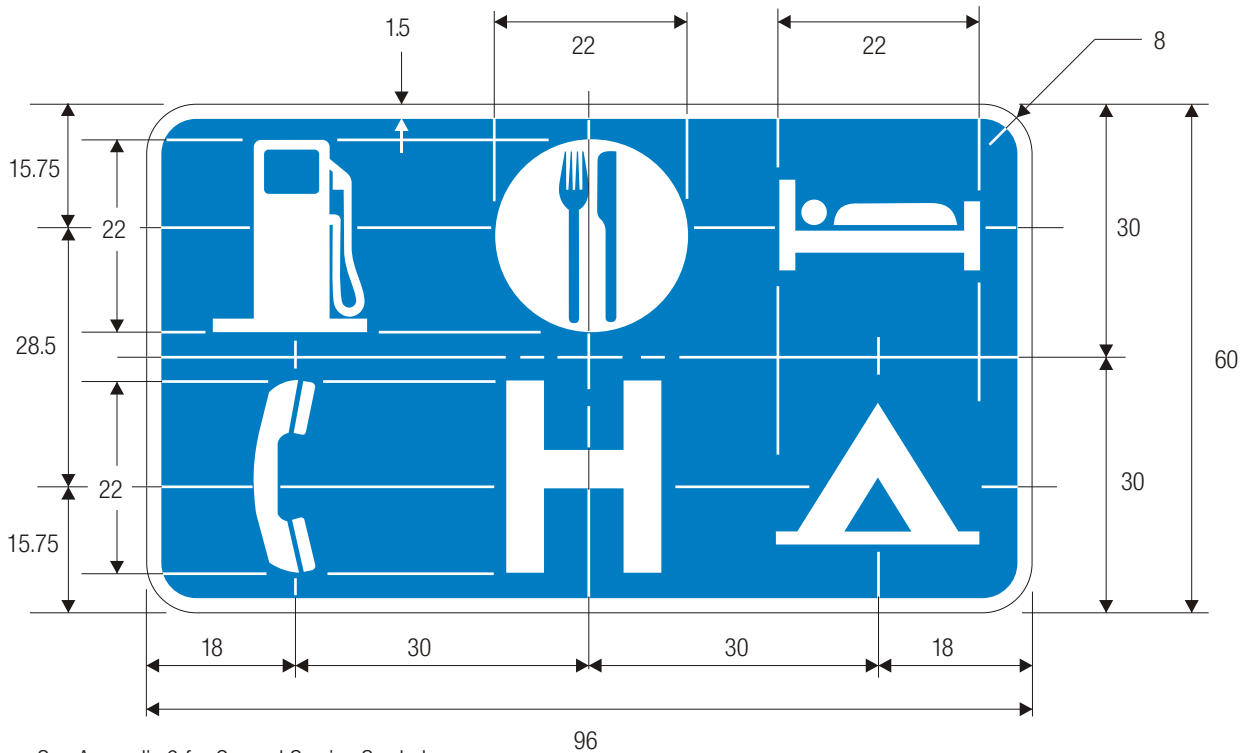

MOTORIST SERVICES SIGN

See Appendix 6 for General Service Symbols

D9-18

D9-18a

*Series 2000 Standard Alphabets.

COLORS: LEGEND — WHITE (RETROREFLECTIVE)
BACKGROUND— BLUE (RETROREFLECTIVE)