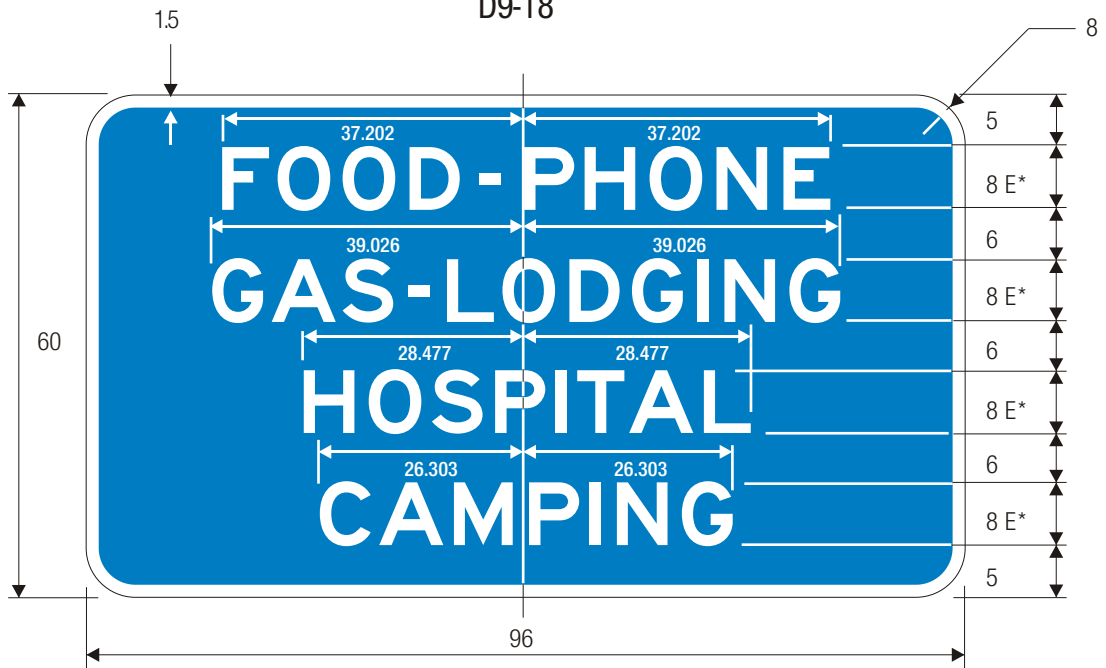

MOTORIST SERVICES SIGN

See Appendix 6 for General Service Symbols

D9-18

D9-18a

*Series 2000 Standard Alphabets.

COLORS: LEGEND — WHITE (RETROREFLECTIVE)
BACKGROUND— BLUE (RETROREFLECTIVE)