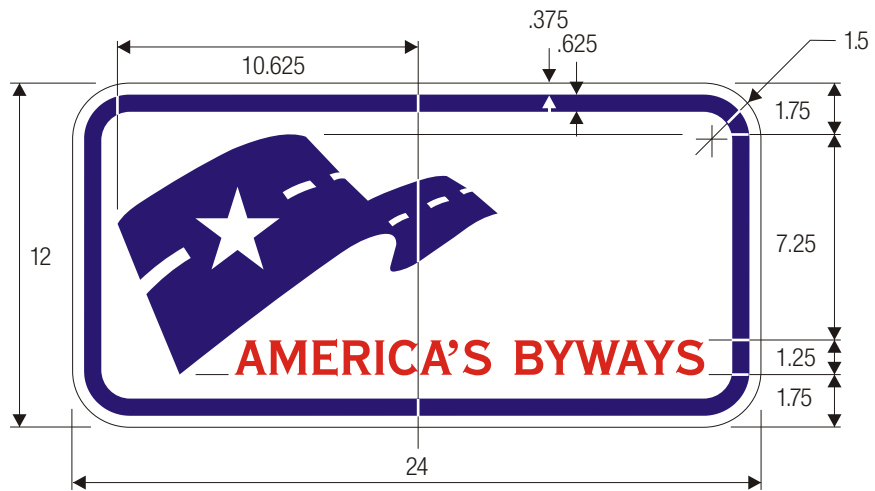

D6-4

NATIONAL SCENIC BYWAYS

*See page 6-61 for symbol design.

D6-4a

NATIONAL SCENIC BYWAYS

COLORS:	SYMBOL	BLUE & WHITE (RETROREFLECTIVE)
	LEGEND	RED (RETROREFLECTIVE)
	BACKGROUND	WHITE (RETROREFLECTIVE)

**AMERICA'S
BYWAYS**