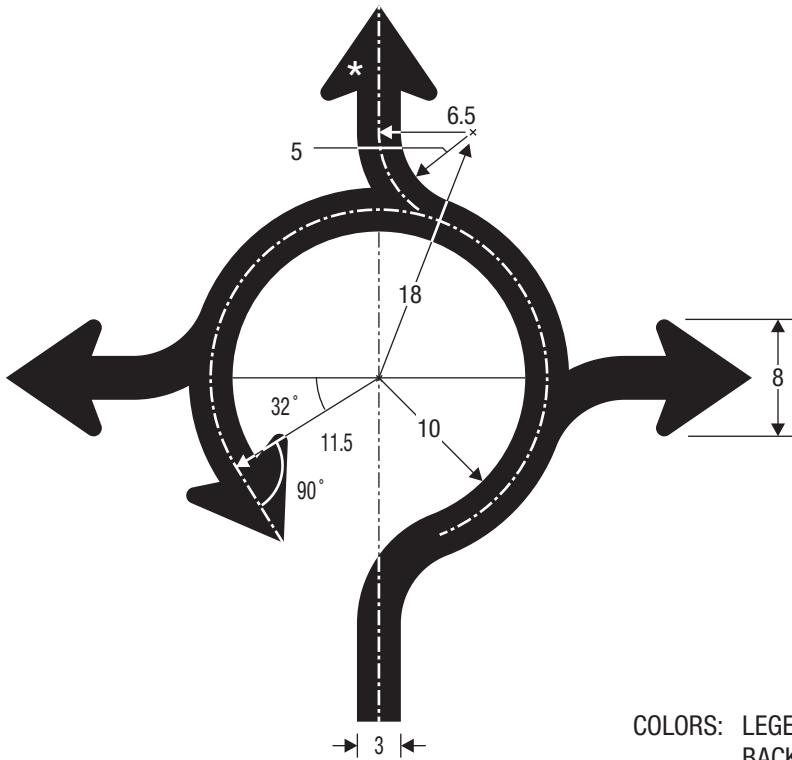

D1-5

CIRCULAR INTERSECTION DIAGRAMMATIC

*See page 6-2 for arrow design.

A
9 (1, 2 digits)
11.25 (3 digits)

COLORS: LEGEND, BORDER — WHITE (RETROREFLECTIVE)
BACKGROUND — GREEN (RETROREFLECTIVE)