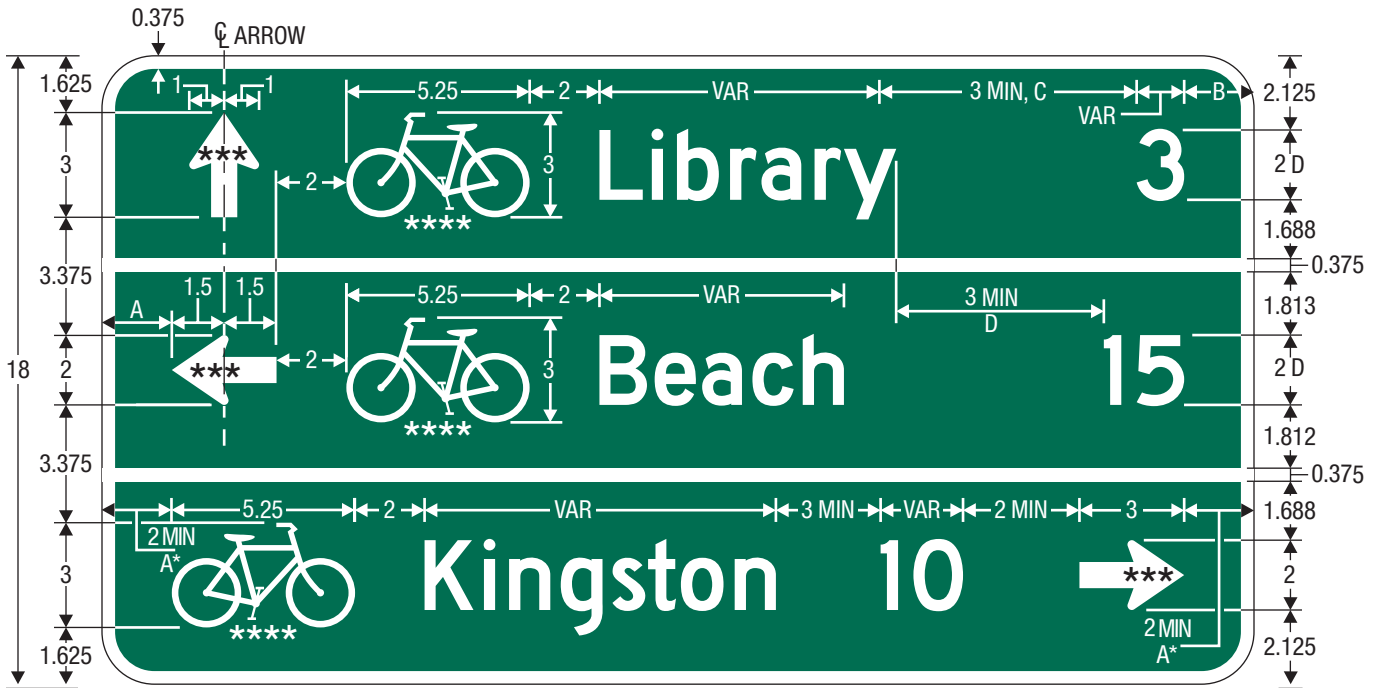

D1-3b

BICYCLE DESTINATION (3 LINES)

D1-3c

BICYCLE DESTINATION AND DISTANCE (3 LINES)

- * Controlling line of legend.
- ** Optically space non-controlling line.
- *** See page 6-2 for arrow design.
- **** See page 6-7 for symbol design.

COLORS: LEGEND, BORDER — WHITE (RETROREFLECTIVE)
 BACKGROUND — GREEN (RETROREFLECTIVE)