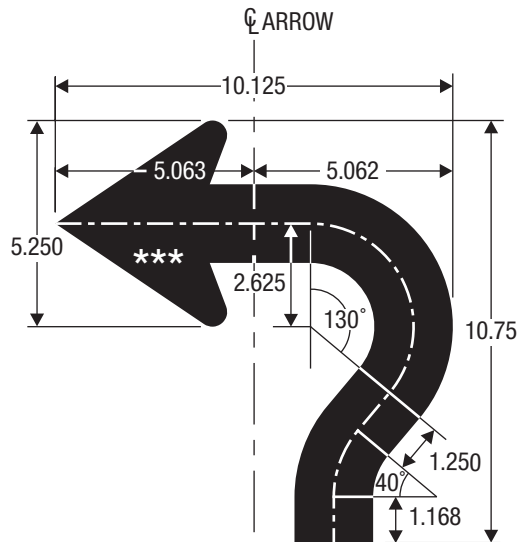

D1-2d
 CIRCULAR INTERSECTION DESTINATION (2 LINES)

- * Controlling line of legend.
- ** Optically space non-controlling line.
- *** See page 6-2 for arrow design.

COLORS: LEGEND, BORDER — WHITE (RETROREFLECTIVE)
 BACKGROUND — GREEN (RETROREFLECTIVE)