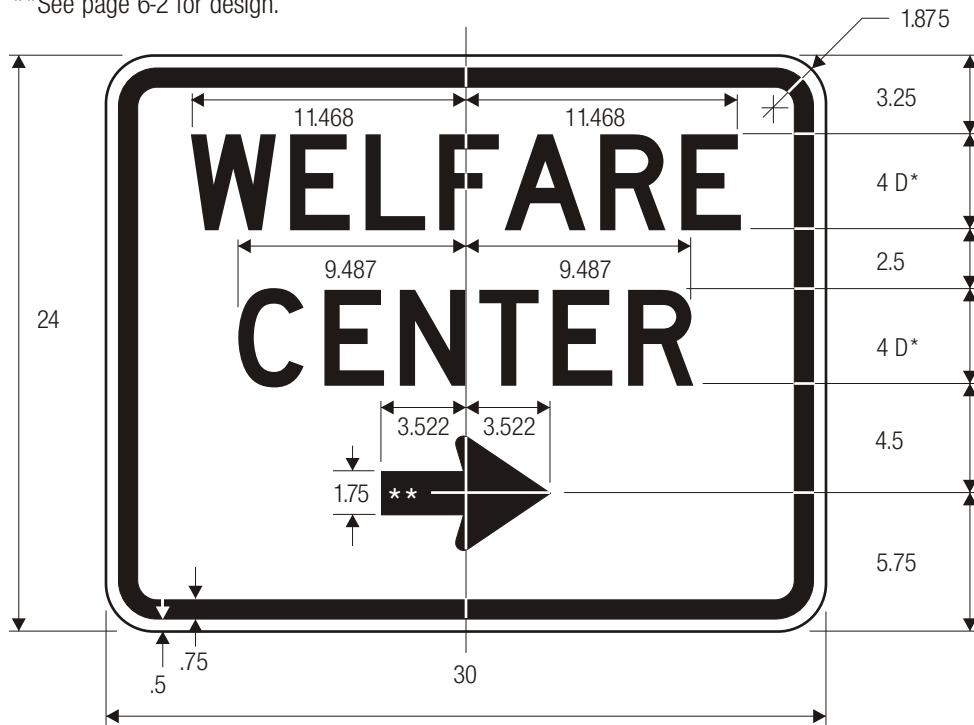

EM-6a

*Series 2000 Standard Alphabets.
 ** See page 6-2 for design.

EM-6b

COLORS: LEGEND — BLACK
 BACKGROUND — WHITE (RETROREFLECTIVE)