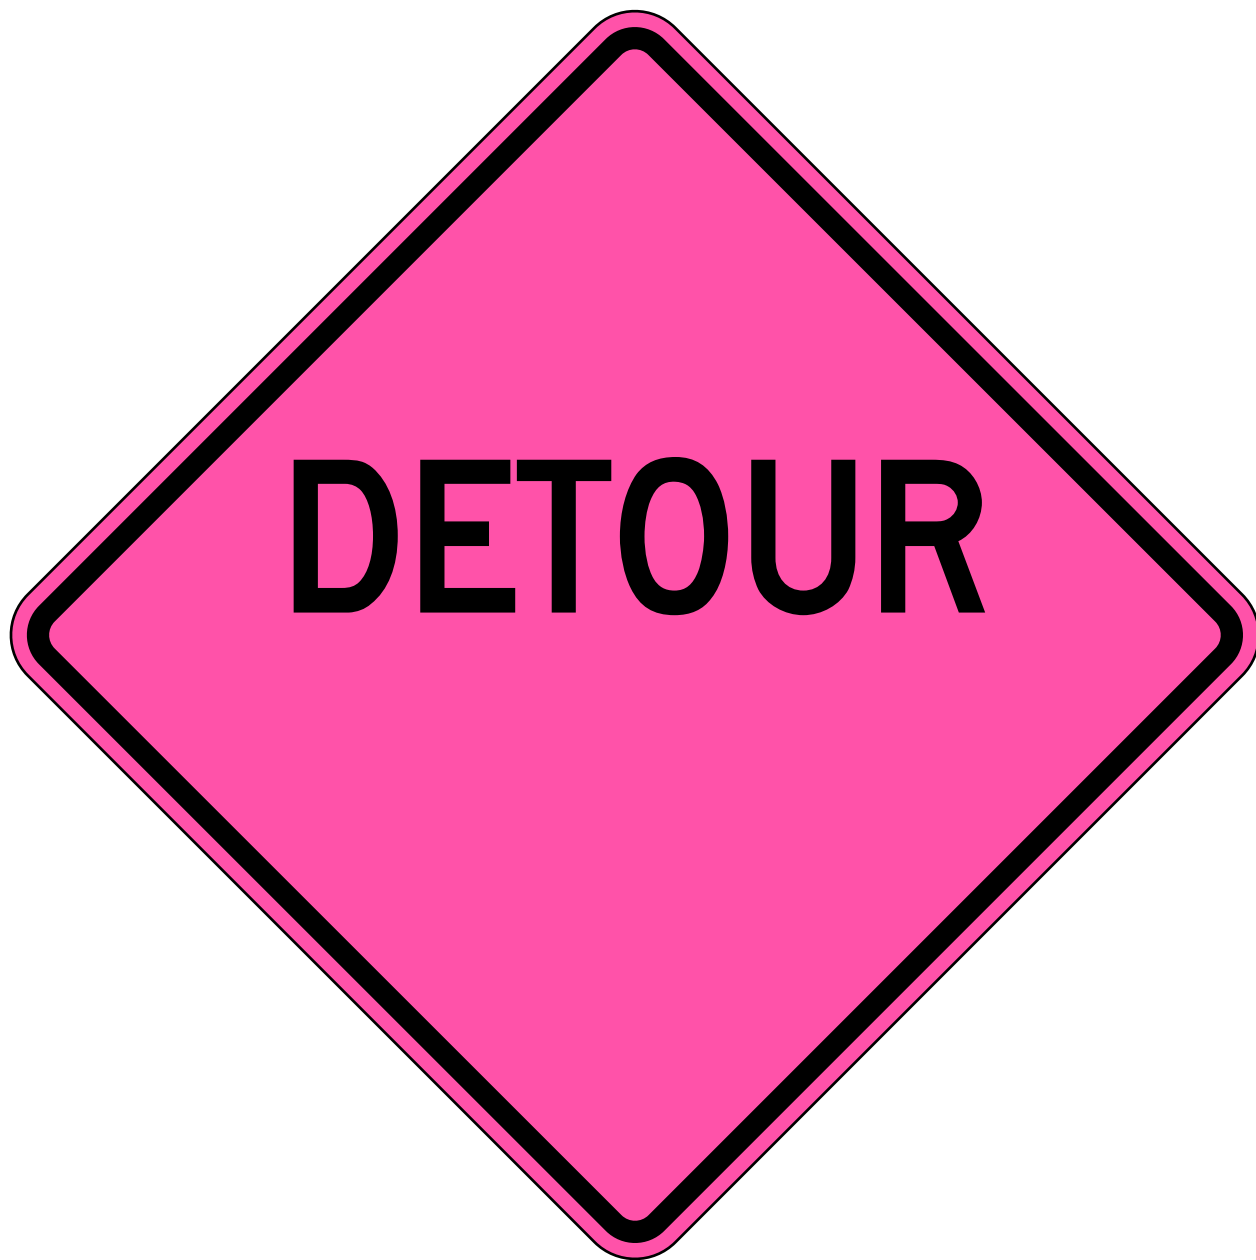

W20-2
Detour (Distance)

W20-2
Detour (Distance)

Sign image from the Manual of Traffic Signs <<http://www.trafficsign.us/>>
This sign image copyright Richard C. Moeur. All rights reserved.