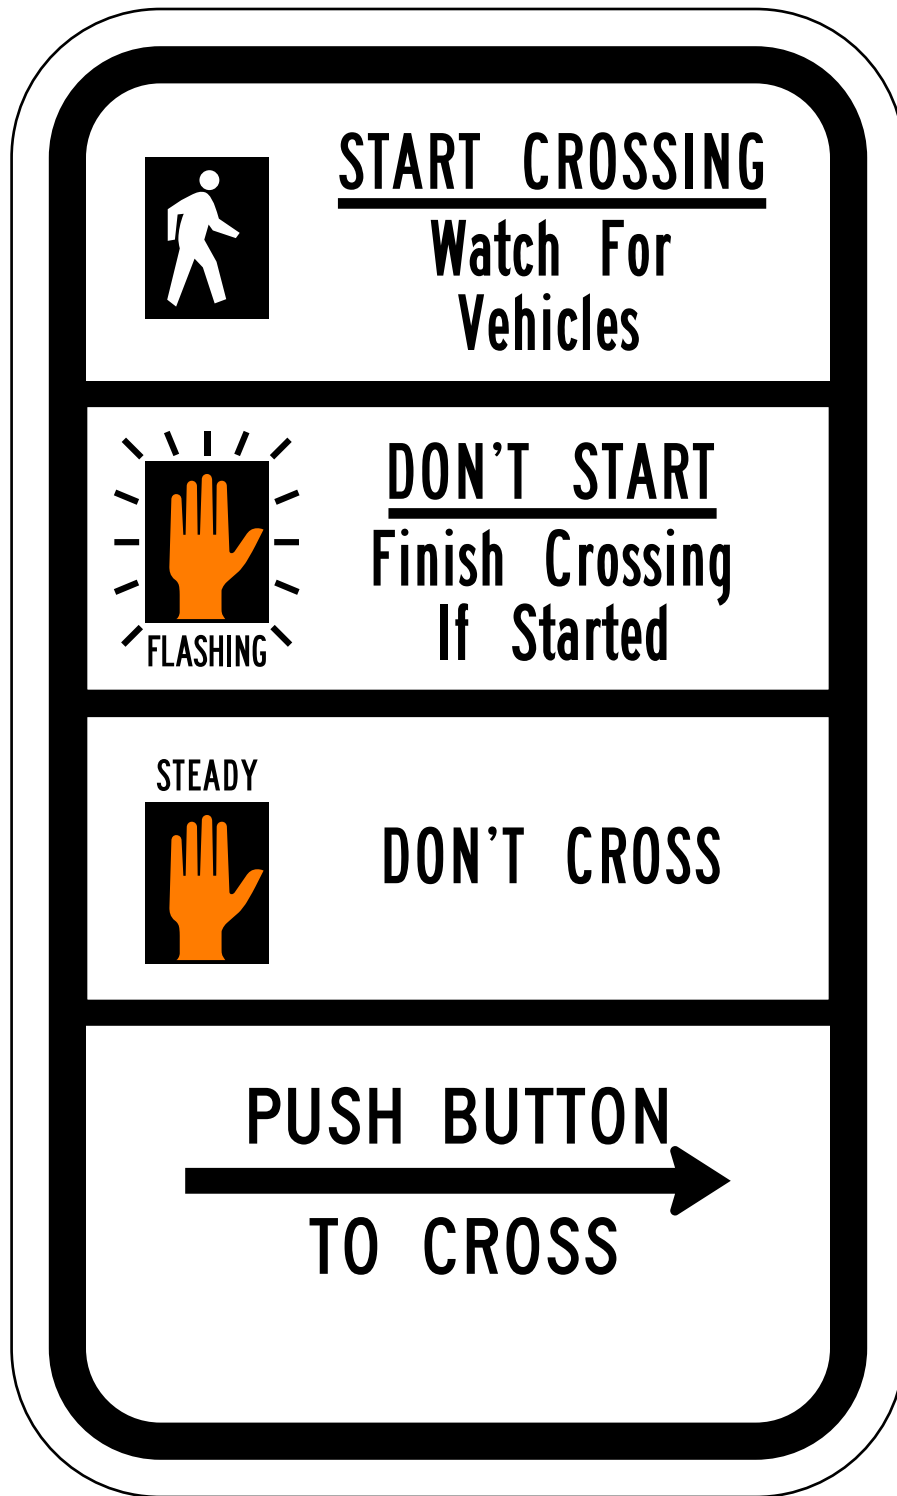

R10-3f

Pedestrian Signal Information (Symbol) (Street Name)

Sign image from the Manual of Traffic Signs <<http://www.traffic-sign.us/>>
This sign image copyright Richard C. Moeur. All rights reserved.

R10-3f

Pedestrian Signal Information (Symbol) (Street Name)

Sign image from the Manual of Traffic Signs <<http://www.traffic-sign.us/>>
This sign image copyright Richard C. Moeur. All rights reserved.