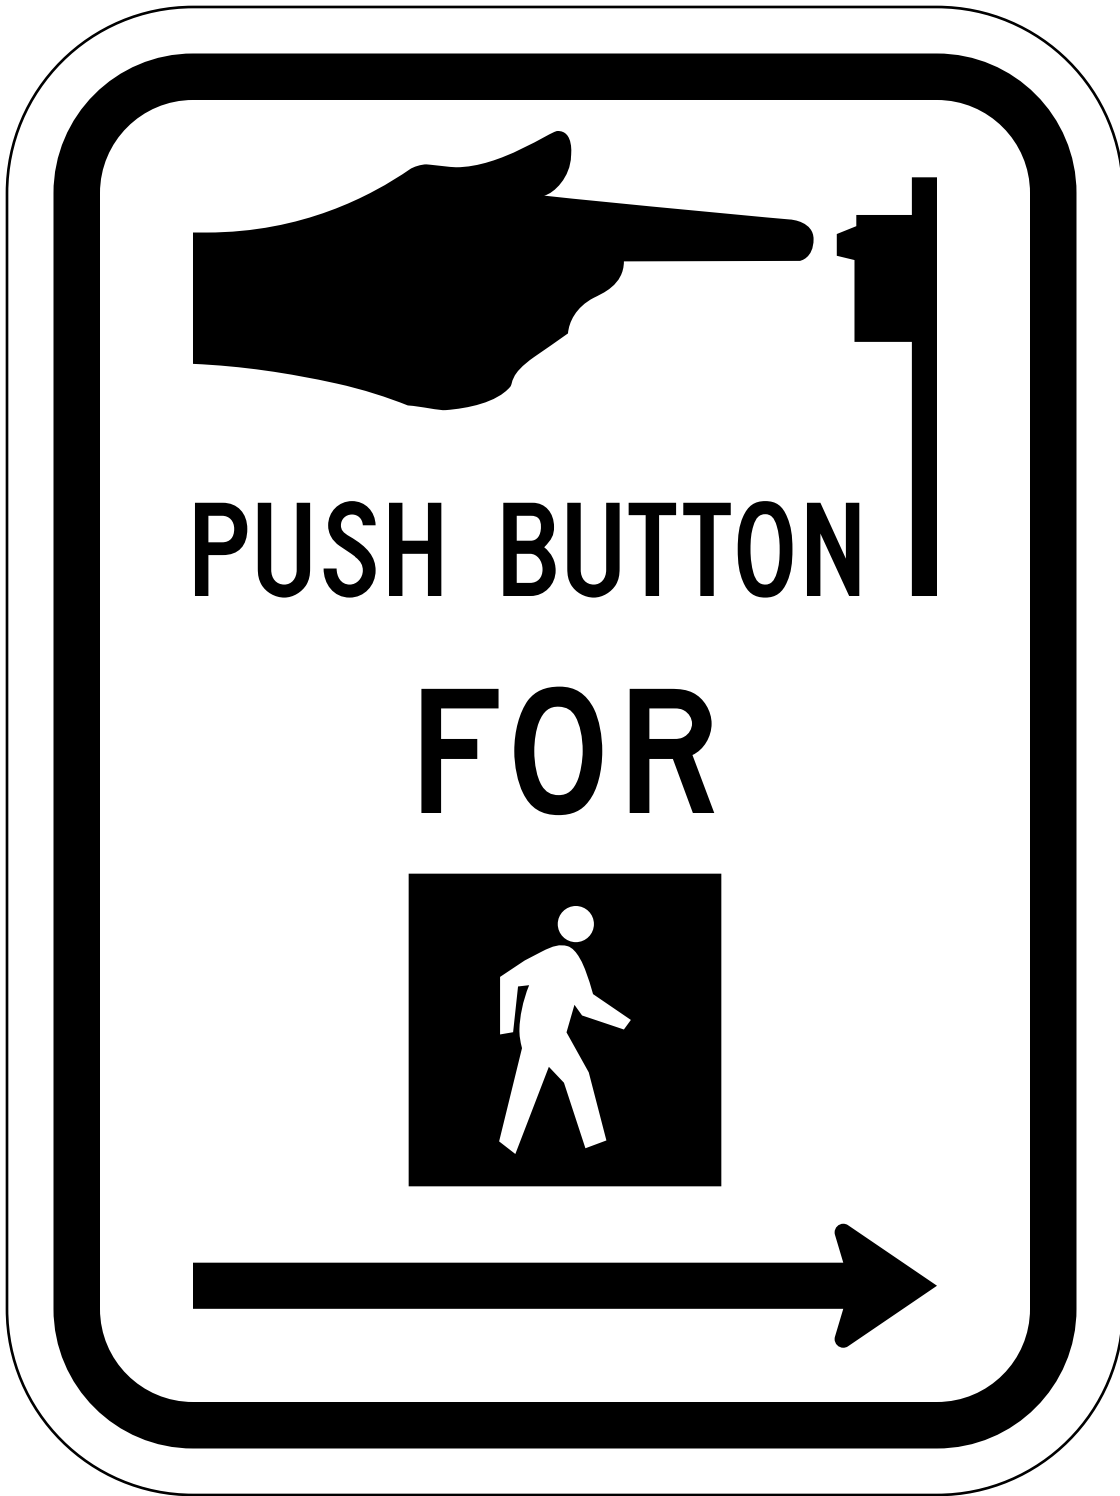

R10-3
Push Button For Walk Signal

Sign image from the Manual of Traffic Signs <<http://www.trafficsign.us/>>
This sign image copyright Richard C. Moeur. All rights reserved.

R10-3
Push Button For Walk Signal