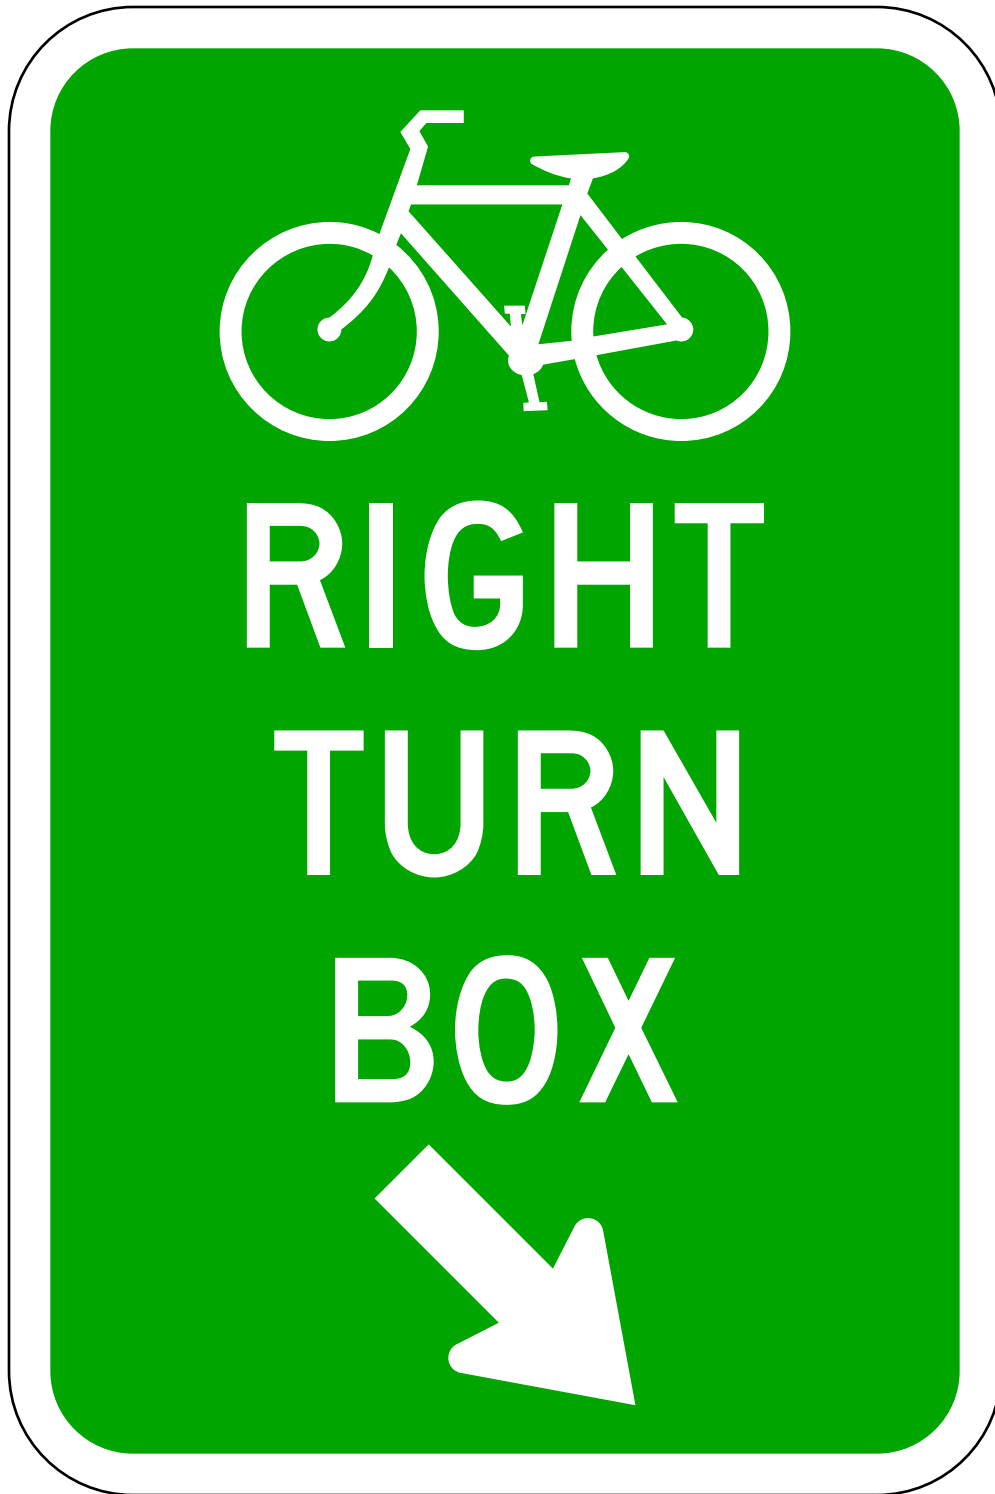

D11-20aL

Bicycle Left Turn Box (Left Downward Diagonal Arrow)

Sign image from the Manual of Traffic Signs <<http://www.trafficsign.us/>>
This sign image copyright Richard C. Moeur. All rights reserved.

D11-20aR

Bicycle Right Turn Box (Right Downward Diagonal Arrow)

Sign image from the Manual of Traffic Signs <<http://www.trafficsign.us/>>
This sign image copyright Richard C. Moeur. All rights reserved.