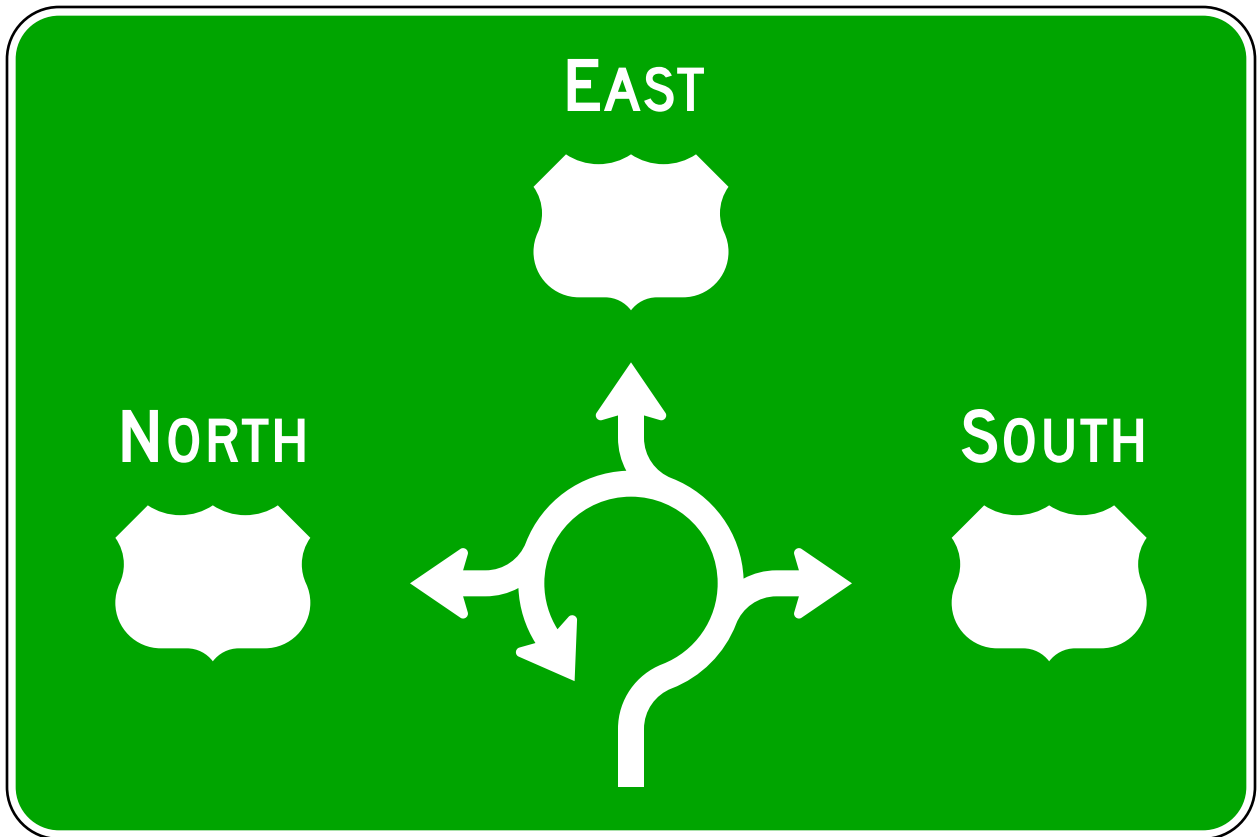

D1-5
Roundabout Diagrammatic
(non-curved arrow option)

Sign image from the Manual of Traffic Signs <<http://www.trafficsign.us/>>
This sign image copyright Richard C. Moeur. All rights reserved.

D1-5
Roundabout Diagrammatic
(curved arrow option)

Sign image from the Manual of Traffic Signs <<http://www.trafficsign.us/>>
This sign image copyright Richard C. Moeur. All rights reserved.

D1-5a
Roundabout Diagrammatic
(upstream right exit option)