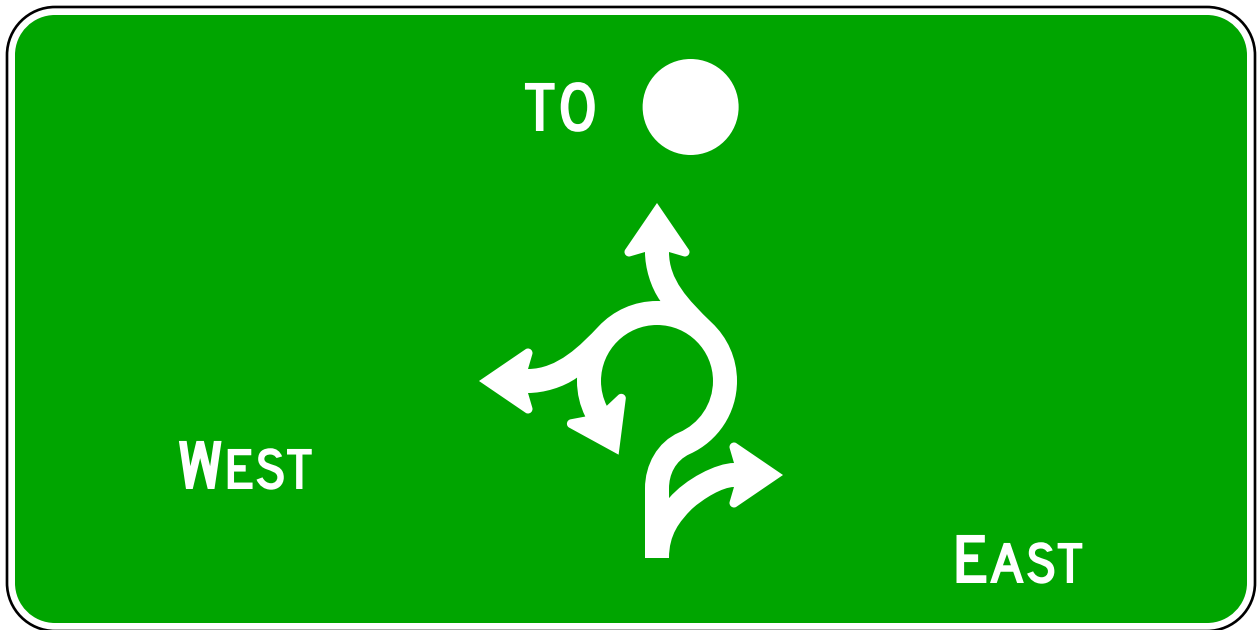

D1-5
Roundabout Diagrammatic
(non-curved arrow option)

Sign image from the Manual of Traffic Signs <<http://www.trafficsign.us/>>
This sign image copyright Richard C. Moeur. All rights reserved.

D1-5
Roundabout Diagrammatic
(curved arrow option)

Sign image from the Manual of Traffic Signs <<http://www.trafficsign.us/>>
This sign image copyright Richard C. Moeur. All rights reserved.

D1-5a
Roundabout Diagrammatic
(upstream right exit option)